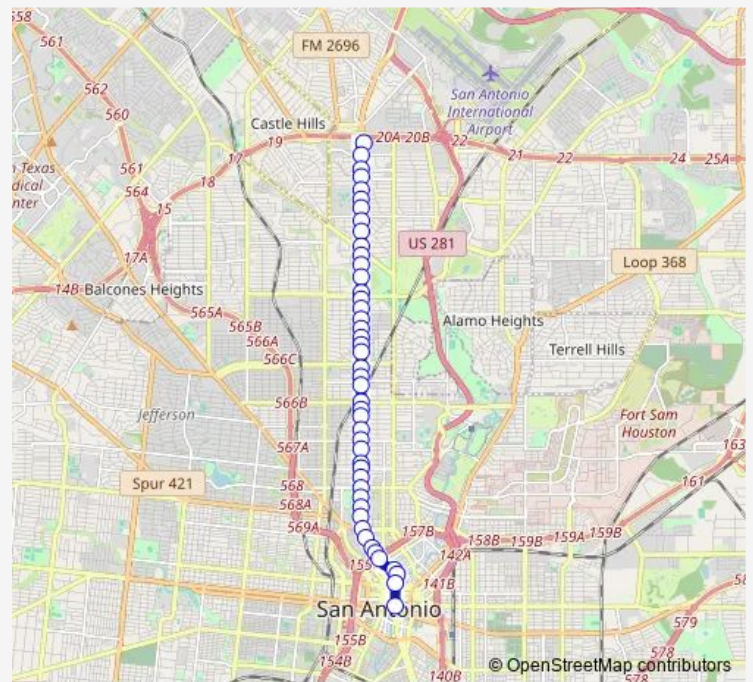

Bus 4 San Pedro Frequent

[Go to website](#)

Direction
 Commerce & Bowie — NORTH STAR TRANSIT CENTER
 48 stops
[Open route schedule](#)

- Commerce & Bowie
- Commerce & Presa
- Commerce & Navarro
- Navarro & Houston
- Navarro & Pecan
- Navarro & Martin
- Navarro & Auditorium Circle
- Navarro & N. ST. Mary'S
- Navarro & Augusta
- SAN Pedro & Quincy
- SAN PEDRO BETWEEN ELMIRA & EUCLID
- SAN Pedro Bet. Marshall & Maverick
- SAN Pedro & Cypress
- SAN Pedro & Park
- SAN Pedro IN Front OF S.A.C.
- SAN Pedro & Ashby
- SAN Pedro & Russell
- SAN Pedro & Woodlawn
- SAN Pedro & Magnolia
- SAN Pedro Between Huisache & Mulb
- SAN Pedro & Summit

Route info
 Direction: Commerce & Bowie
 Stops: 48
 Trip Duration: 0 hour 36 min

4 — San Pedro Frequent

SAN Pedro & Gramercy

SAN Pedro & Lynwood

SAN Pedro & Lullwood

SAN Pedro & Ridgewood

SAN Pedro & Olmos

SAN Pedro Opposite Mcilvaine

San Pedro at the Migrant Resource Center

SAN Pedro IN Front OF 7080

SAN Pedro & Rampart

SAN Pedro & Rector

NORTH STAR TRANSIT CENTER

Direction

NORTH STAR TRANSIT CENTER — ST. Mary'S & Commerce

46 stops

Saturday 04:41-21:57

Sunday 04:37-22:00

Route info

Direction: NORTH STAR TRANSIT CENTER

Stops: 46

Trip Duration: 0 hour 25 min

SAN Pedro & Hildebrand

SAN Pedro & Rosewood