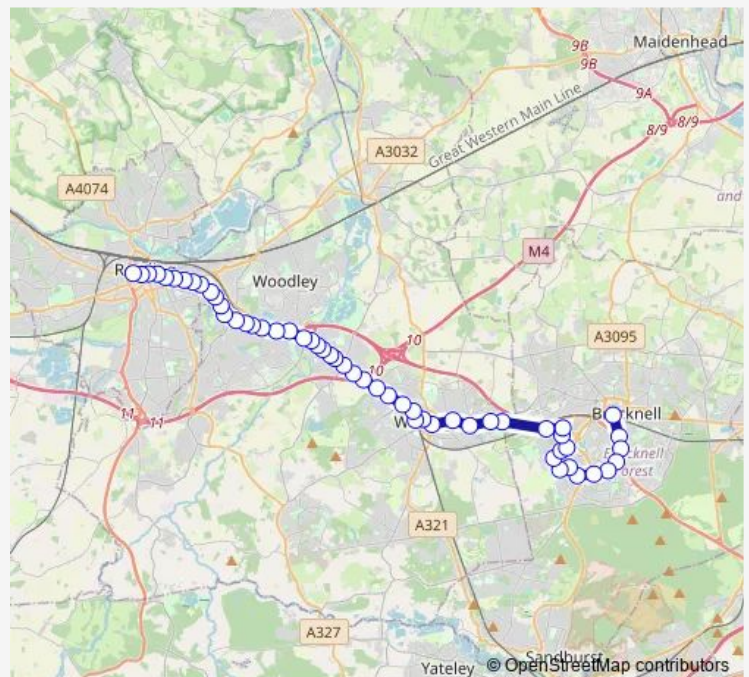

Seaford Road

Broad Street

Shute End

Route schedule

Bracknell Bus Station — St Marys Butts

Monday 05:35-23:05

Tuesday 05:35-23:05

Wednesday 05:35-23:05

Thursday 05:35-23:05

Friday 05:35-23:05

Saturday 06:50-23:05

Sunday 07:56-20:50

Route info

Direction: Bracknell Bus Station

Stops: 54

Trip Duration: 0 hour 56 min

4 — Reading - Bracknell via Wokingham, Great Hollands **BusMaps**

Wokingham Station Interchange

Holt Lane

Oxford Road

Rifle Volunteer

Simons Lane

Sadlers Lane

Woodward Close

Route info

Direction: St Marys Butts

Stops: 55

Trip Duration: 0 hour 56 min

Hunters Court

Winnersh Cross Roads

Woodward Close

Sadlers Lane