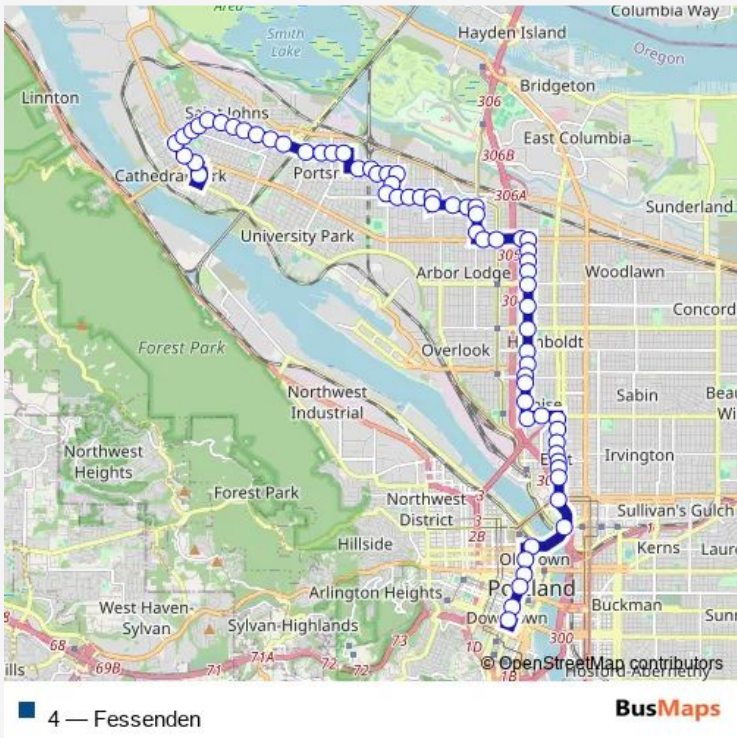

Bus 4 Fessenden

[Go to website](#)

Direction
 SW Jefferson & 5th — N Richmond & Syracuse
 67 stops
[Open route schedule](#)

- SW Jefferson & 5th
- SW 6th & Salmon
- SW 6th & Washington
- SW 6th & W Burnside
- NW Everett & 5th
- NW Everett & 2nd
- Rose Quarter Transit Center
- N Williams & NE Weidler
- N Williams & NE Broadway
- N Williams & NE Tillamook
- N Williams & NE Russell
- N Williams & NE Graham
- N Williams & NE Morris
- N Williams & NE Cook
- N Fremont & Gantenbein
- N Fremont & Kerby
- N Fremont & Albina
- N Mississippi & Beech
- N Mississippi & Failing
- N Mississippi & Mason
- N Mississippi & Skidmore

Route schedule
 SW Jefferson & 5th — N Richmond & Syracuse

Monday	05:34-01:34 ⁺¹
Tuesday	05:35-01:34 ⁺¹
Wednesday	05:34-01:34 ⁺¹
Thursday	05:35-01:34 ⁺¹
Friday	05:35-01:34 ⁺¹
Saturday	05:34-01:34 ⁺¹
Sunday	05:34-01:34 ⁺¹

Route info
 Direction: SW Jefferson & 5th
 Stops: 67
 Trip Duration: 1 hour 0 min

N Albina & Blandena
N Albina & Alberta
N Albina & Killingsworth
N Albina & Ainsworth
N Albina & Rosa Parks Way
N Albina & Dekum
N Albina & Bryant
N Albina & Buffalo
N Albina & Lombard St
N Lombard & Mississippi
N Lombard Transit Center
N Lombard & Denver
N Denver & Watts
N Kilpatrick & Denver
N Kilpatrick & Brandon
N Halleck & Delaware
N Halleck & Peninsular
N Willis & Peninsular
N Willis & Bayard
N Willis & Wabash
N Willis & Washburne
N Willis & Chautauqua
N Chautauqua & Washburne
N Chautauqua & Alaska
N Alaska & Chautauqua Pl
N Alaska & University Park
N Trenton & Alaska
N Trenton & Newman
N Fessenden & Haven

SW 5th & Washington

SW 5th & Salmon

SW Jefferson & 5th

4 Bus time schedules and route maps are available in an offline PDF at busmaps.com. Use the busmaps.com website to see live bus times, train schedule or subway schedule, and step-by-step directions for all public transit in Portland