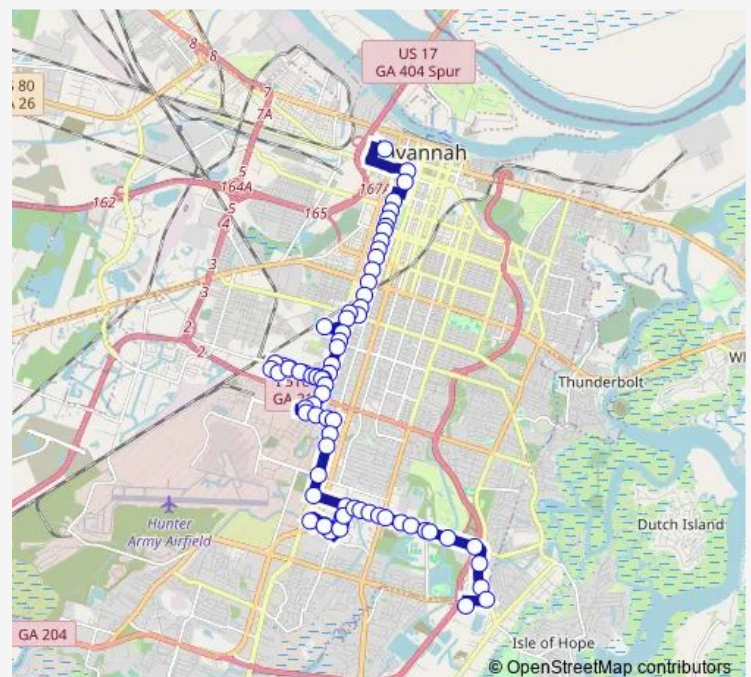

Montgomery Landings

Montgomery & 57th Sb

Montgomery & 59th Sb

Route schedule

JMR Transit Center — Walmart ON Montgomery Cross

Monday 06:00-17:25

Tuesday 06:00-17:25

Wednesday 06:00-17:25

Thursday 06:00-17:25

Friday 06:00-17:25

Saturday 06:00-17:25

Sunday —

Route info

Direction: JMR Transit Center

Stops: 74

Trip Duration: 0 hour 42 min

Thursday 06:45-18:10

Friday 06:45-18:10

Saturday 06:45-18:10

Sunday —

Route info

Direction: Walmart ON Montgomery Cross

Stops: 64

Trip Duration: 0 hour 48 min