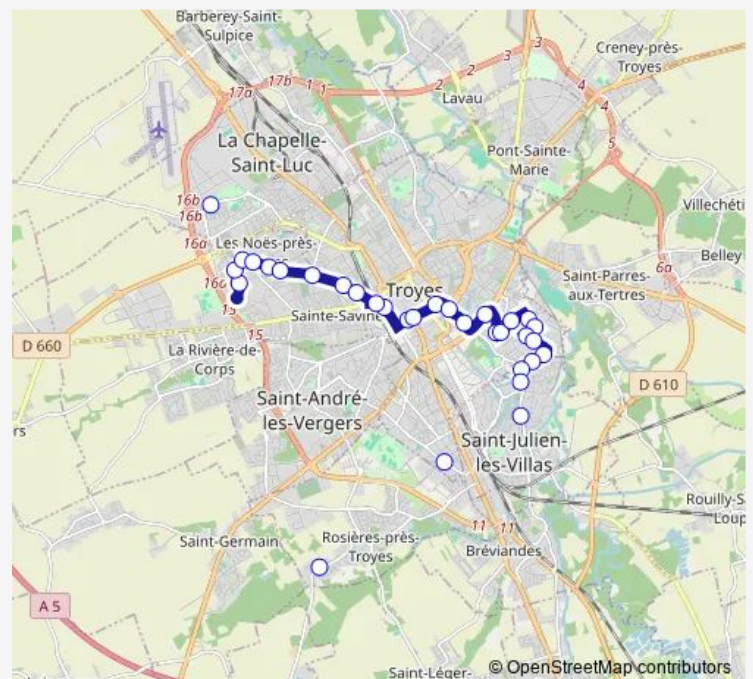

Senardes

Route schedule

Hameaux ST Luc — Moline

Monday 06:40-19:58

Tuesday 06:40-19:58

Wednesday 06:40-19:58

Thursday 06:40-19:58

Friday 06:40-19:58

Saturday 06:41-19:57

Sunday —

Route info

Direction: Hameaux ST Luc

Stops: 32

Trip Duration: 0 hour 30 min

Niel

Cumines

Pres L'Eveque

Noels

Veon A L'Ane

Corrard DE Breban

Fariat

Haute Moline

LA Brulee

Basse Moline

Direction: Moline

Stops: 35

Trip Duration: 0 hour 34 min

Vannes

Erables

Berthollet

Lamartine

Guynemer