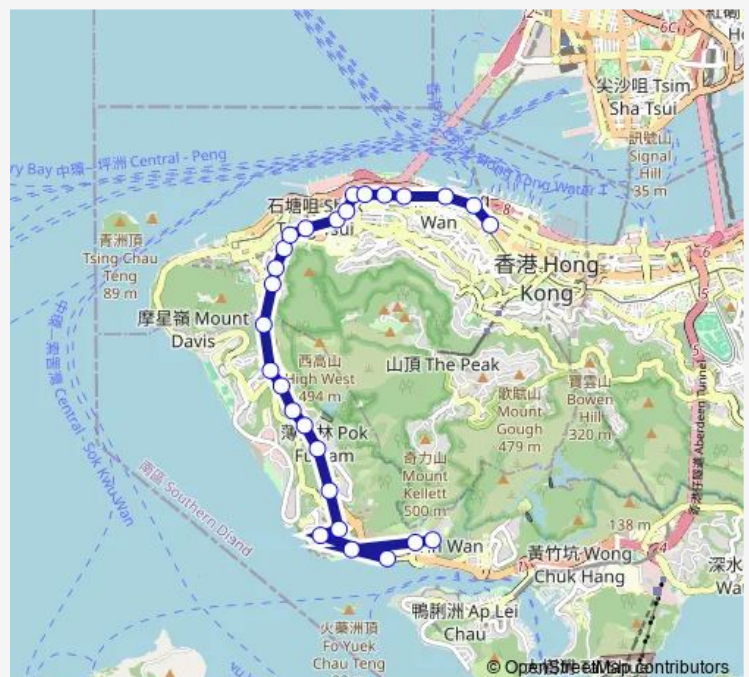

Route info

Direction: [Ctb] Macau Ferry, Connaught Road Central[[Kmb+Ctb] Macau Ferry/
Macau Ferry, Connaught Road Central[[Kmb] Macau Ferry

Stops: 25

Trip Duration: 0 hour 35 min

[Ctb] POK FU LAM Playground, POK FU LAM Road