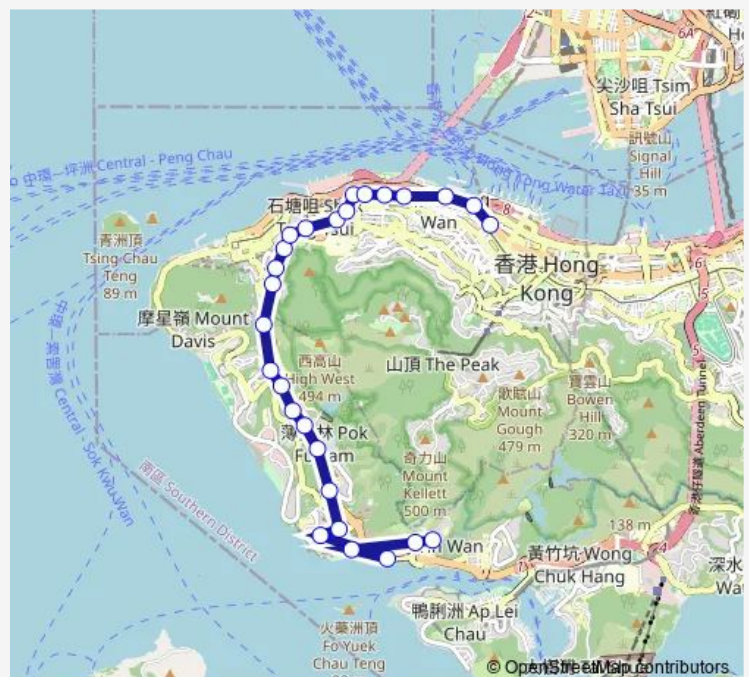

### Route info

Direction: [Ctb] Macau Ferry, Connaught Road Central[[Kmb+Ctb] Macau Ferry/<Br>Macau Ferry, Connaught Road Central[[Kmb] Macau Ferry

Stops: 25

Trip Duration: 0 hour 35 min

4 — WAH FU (South) - Central