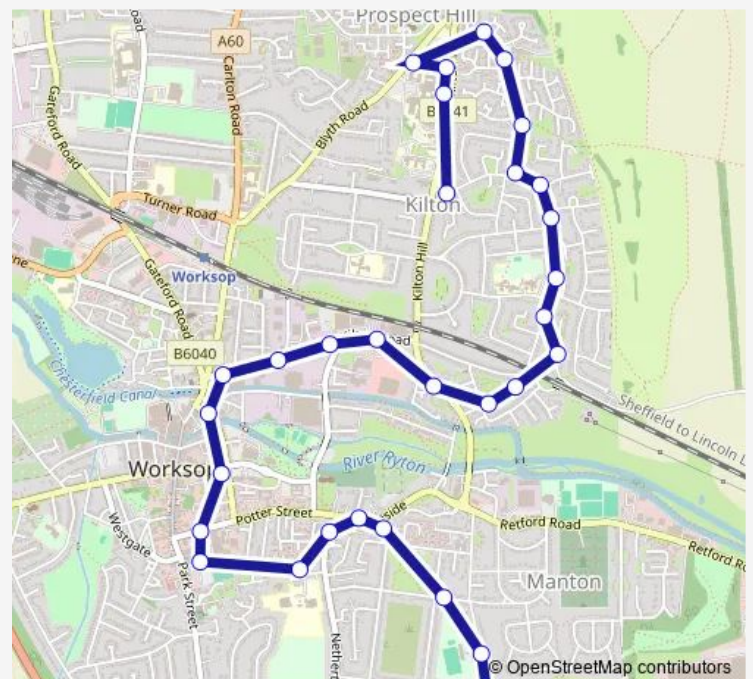

Radford Street

Clinton Street

Lincoln Street

Cemetery Road

Priory

Victoria Road

Worksop Bus Station

George Street

Fire Station

Eastgate

Morrisons

Route schedule

Kingston Road — Keats Crescent

Monday 07:15-18:00

Tuesday 07:15-18:00

Wednesday 07:15-18:00

Thursday 07:15-18:00

Friday 07:15-18:00

Saturday 08:00-18:00

Sunday —

Route info

Direction: Kingston Road

Stops: 29

Trip Duration: 0 hour 20 min

4 — Manton - Larwood

High Hoe Drive

Bracebridge

Rayton Spur

Longfellow Drive

Sitwell Road

Thackeray Close

Goldsmith Road