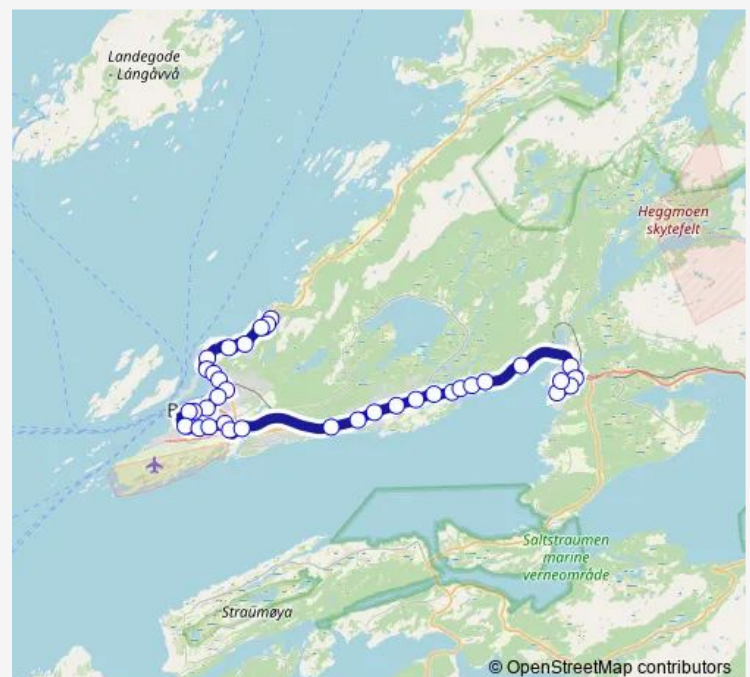

Local Bus Service 4 Tverlandet - Bodø sentrum - Løpsmarka

[Go to website](#)**Direction**

undefined — undefined

0 stops

[Open route schedule](#)

Route schedule

undefined — undefined

Monday	05:51-23:21
Tuesday	05:51-23:21
Wednesday	05:51-23:21
Thursday	05:51-23:21
Friday	05:51-23:21
Saturday	06:21-23:21
Sunday	06:21-23:21

Route info

Direction:

Stops: 0

Trip Duration: – min

Direction

Tverlandet skole — Oksebakken

34 stops

[Open route schedule](#)

Nordlandssykehuset

Route schedule

Tverlandet skole — Oksebakken

Monday 05:52-23:22

Tuesday 05:52-23:22

Wednesday 05:52-23:22

Thursday 05:52-23:22

Friday 05:52-23:22

Saturday 06:22-23:22

Sunday 06:22-23:22

Route info

Direction: Tverlandet skole

Stops: 34

Trip Duration: 0 hour 47 min

Bodø stasjon

Dreyfusshammarn