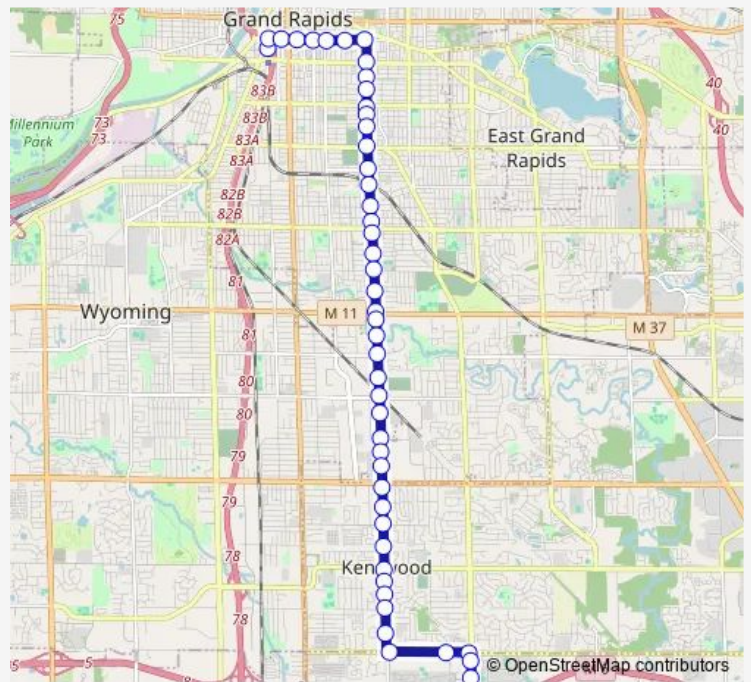

[Go to website](#)

Direction
 Rapid Central Station — Meijer - Gaines Twp
 49 stops
[Open route schedule](#)

- Rapid Central Station
- Cherry/Ottawa (Eb)
- Cherry/Commerce (Eb)
- Cherry/La Grave (Eb)
- Cherry/Lafayette (Eb)
- Cherry/Madison (Eb)
- Cherry/Union (Eb)
- Cherry/Eastern (Eb)
- Eastern/Wealthy (Sb)
- Eastern/Bemis (Sb)
- Eastern/Dunham (Sb)
- Eastern/MLK (Sb)
- Eastern/Prince (Sb)
- Eastern/Alexander (Sb)
- Eastern/Hall (Sb)
- Eastern/Oakdale (Sb)
- Eastern/Crofton (Sb)
- Eastern/Griggs (Sb)
- Eastern/Ardmore (Sb)
- Eastern/Burton (Sb)
- Eastern/Otillia (Sb)

Route schedule

Rapid Central Station — Meijer - Gaines Twp

Monday	04:45-22:20
Tuesday	04:45-22:20
Wednesday	04:45-22:20
Thursday	04:45-22:20
Friday	04:45-22:20
Saturday	05:15-21:15
Sunday	07:15-18:15

Route info

Direction: Rapid Central Station
 Stops: 49
 Trip Duration: 0 hour 38 min

4 — Eastern

Eastern/Alger (Sb)

Eastern/Billantou (Sb)

Eastern/28th (Sb)

Eastern/Laraway (Sb)

Eastern/Plaster Creek Trail (Sb)

Eastern/32nd (Sb)

Thursday 04:59-22:35

Friday 04:59-22:35

Saturday 05:30-21:30

Sunday 06:58-17:58

Route info

Direction: Meijer - Gaines Twp

Stops: 53

Trip Duration: 0 hour 35 min