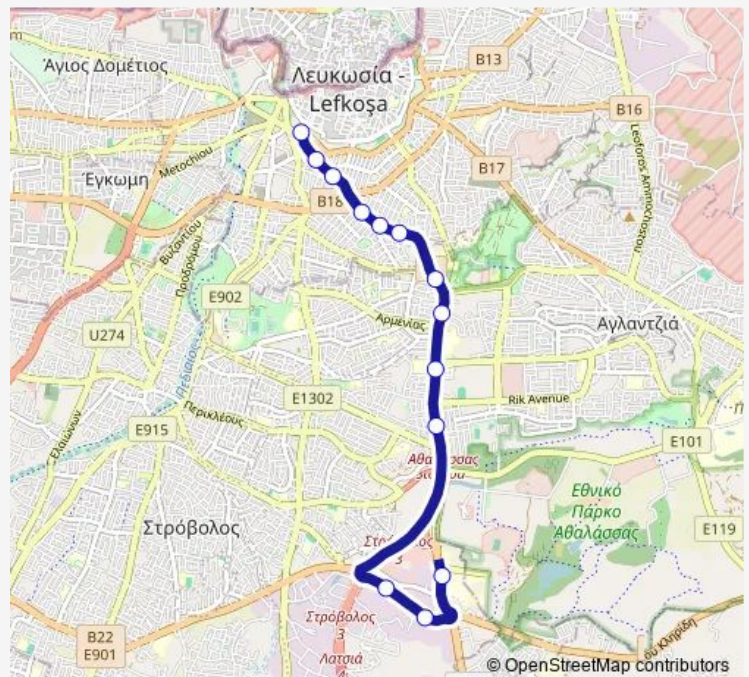

Archiep. Makariou III Ave. - Dimofontos

Archiep. Makariou III Ave. - Mnasiadou

Archiep. Makariou III Ave. - Theofani Theodotou

Solomos Square Alighting

Route schedule

Nicosia General Hospital — Solomos Square Alighting

Monday 05:15-22:15

Tuesday 05:15-22:15

Wednesday 05:15-22:15

Thursday 05:15-22:15

Friday 05:15-22:15

Saturday 05:15-22:15

Sunday 06:45-18:45

Route info

Direction: Nicosia General Hospital

Stops: 13

Trip Duration: 0 hour 20 min

4 — Gen. Hospital - Solomou Square

4 Bus time schedules and route maps are available in an offline PDF at busmaps.com. Use the busmaps.com website to see live bus times, train schedule or subway schedule, and step-by-step directions for all public transit in Nicosia