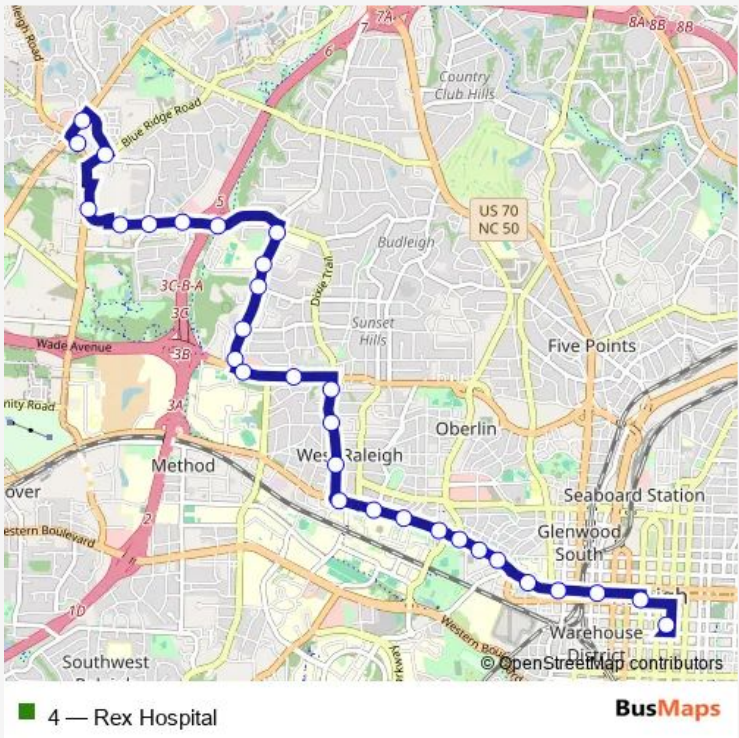

Bus 4 Rex Hospital

[Go to website](#)

Direction
 Duraleigh Rd at Edwards Mill Rd (Nb) — Goraleigh Station
 30 stops
[Open route schedule](#)

- Duraleigh Rd at Edwards Mill Rd (Nb)
- Edwards Mill Rd at Ed Dr
- Blue Ridge Rd at Ed Dr (Sb)
- Rex Hospital (Inbound)
- Lake Boone Tr at Rexwoods Dr
- Lake Boone Tr at Nancy Ann Dr
- Lake Boone Tr at Myron Dr
- Lake Boone Tr at Horton St
- Ridge Rd at Lake Boone Rd
- Ridge Rd at Horton St
- Ridge Rd at Lewis Farm Rd
- Ridge Rd at Anclote Pl
- Ridge Rd at Wade Ave (Sb)
- Wade Ave at Ridge Rd (Meredith College)
- Wade Ave at Dogwood Ln
- Dixie Trail at O'Berry St (Sb)
- Dixie Trail at Ruffin St
- Dixie Trail at Clark Ave (Sb)
- Hillsborough St at Dixie Trail
- Hillsborough St at Gardner St (Ncsu)
- Hillsborough St at Horne St (Eb)

Route schedule
 Duraleigh Rd at Edwards Mill Rd (Nb) — Goraleigh Station

Monday	05:01-23:31
Tuesday	05:01-23:31
Wednesday	05:01-23:31
Thursday	05:01-23:31
Friday	05:01-23:31
Saturday	05:01-23:31
Sunday	05:01-22:31

Route info
 Direction: Duraleigh Rd at Edwards Mill Rd (Nb)
 Stops: 30
 Trip Duration: 0 hour 39 min

Hillsborough St at Enterprise St (Ncsu Bell Tower)

Hillsborough St at Oberlin Rd

Hillsborough St at Forest Rd (Eb)

Hillsborough St at Park Ave (Eb)

Hillsborough St at Mayo St (Eb)

Hillsborough St at Boylan St

Hillsborough St at Dawson St

Salisbury St at W Morgan St

Goraleigh Station

Direction

Goraleigh Station — Duraleigh Rd at Edwards Mill Rd (Nb)