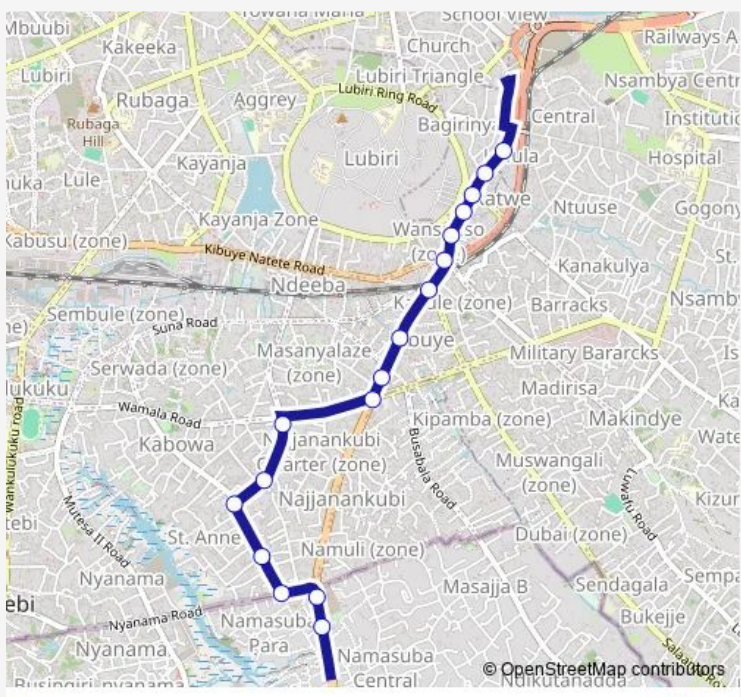

# Bus IC145 Namasuba-Usafi Taxi Park

[Go to website](#)

**Direction**  
 Namasuba Sign Post — Gapco Totalpetro Station (Katwe)  
 17 stops  
[Open route schedule](#)

- Namasuba Sign Post
- Freedom City Shopping Centre
- Theresa House (Gabunga Rd)
- Modern Kindergarten
- Warega Rd - Gabunga Rd Jct
- Executive House
- Kabowa (Weraga Rd)
- Ulga (Najjanankumbi)
- Shell (Najjanankumbi)
- Total (Najjanankumbi)
- Kobil (Kibuye)
- Kibuye Roundabout
- Nakumatt Katwe - Muganzirwaza Plaza
- Glory Church
- White Nile
- Equity Bank (Katwe)
- Gapco Totalpetro Station (Katwe)

**Route schedule**  
 Namasuba Sign Post — Gapco Totalpetro Station (Katwe)

Monday	06:30-19:00
Tuesday	06:30-19:00
Wednesday	06:30-19:00
Thursday	06:30-19:00
Friday	06:30-19:00
Saturday	06:30-19:00
Sunday	06:30-19:00

**Route info**  
 Direction: Namasuba Sign Post  
 Stops: 17  
 Trip Duration: 0 hour 26 min

■ IC145 — Namasuba-Usafi Taxi Park **BusMaps**

IC145 Bus time schedules and route maps are available in an offline PDF at [busmaps.com](https://busmaps.com). Use the [busmaps.com](https://busmaps.com) website to see live bus times, train schedule or subway schedule, and step-by-step directions for all public transit in Kampala