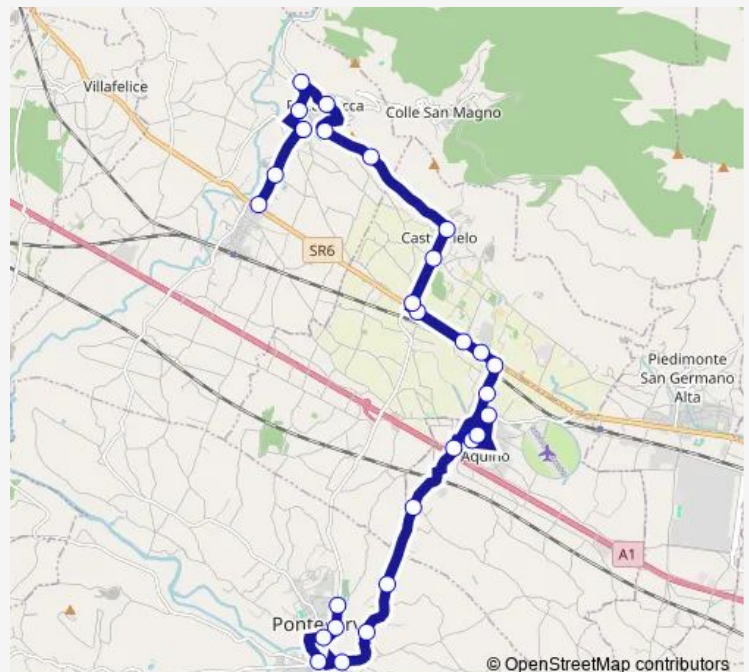

### Route schedule

PONTECORVO | Via 24 Maggio Via Sacro Cuore # f7165  
— ROCCASECCA | Melfa # f7222

Monday 14:50

Tuesday 14:50

Wednesday 14:50

Thursday 14:50

Friday 14:50

Saturday —

### Route info

Direction: PONTECORVO | Via 24 Maggio Via Sacro Cuore # f7165

Stops: 28

Trip Duration: 0 hour 40 min

■ Pontecorvo - Roccasecca (Comune) # Po822a

ROCCASECCA | Caprile # f7207

ROCCASECCA | Via Pace # f7208