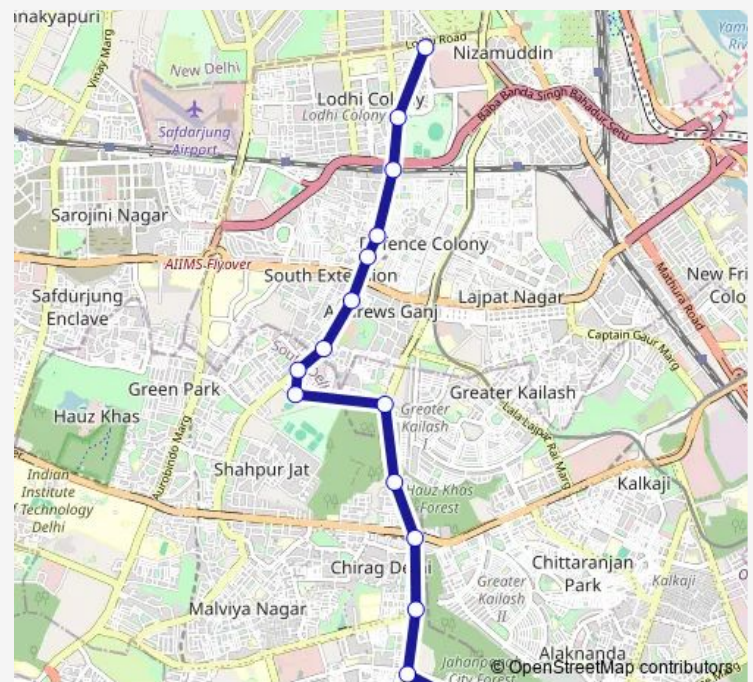

Siri Fort Road

Krishi Vihar

Chirag Delhi

Sheikh Sarai Phase Ii

Pushpa Bhawan

Ambedkar Nagar Sec-4 (Virat Cinema)

Route schedule

Sunehari Pulla Depot / Jawahar Lal Nehru Stadium Terminal — Ambedkar Nagar Sec-4 (Virat Cinema)

Monday 06:30-17:20

Tuesday 06:30-17:20

Wednesday 06:30-17:20

Thursday 06:30-17:20

Friday 06:30-17:20

Saturday 06:30-17:20

Sunday 06:30-17:20

Route info

Direction: Sunehari Pulla Depot / Jawahar Lal Nehru Stadium Terminal

Stops: 15

Trip Duration: 0 hour 36 min

580Inkstlup Bus time schedules and route maps are available in an offline PDF at busmaps.com. Use the busmaps.com website to see live bus times, train schedule or subway schedule, and step-by-step directions for all public transit in Defence Colony