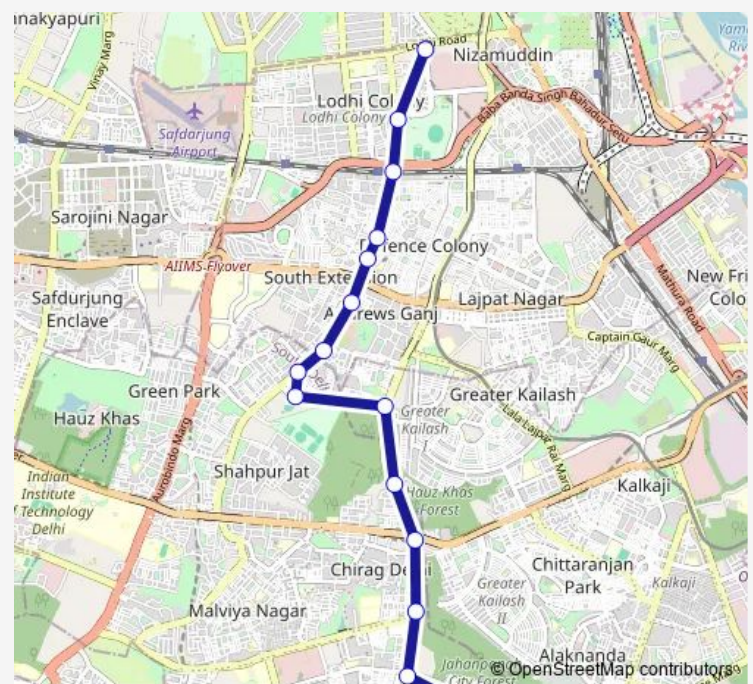

### Route info

Direction: Sunehari Pulla Depot / Jawahar Lal Nehru Stadium Terminal

Stops: 15

Trip Duration: 0 hour 36 min

580Inkstlup Bus time schedules and route maps are available in an offline PDF at [busmaps.com](https://busmaps.com). Use the [busmaps.com](https://busmaps.com) website to see live bus times, train schedule or subway schedule, and step-by-step directions for all public transit in Defence Colony