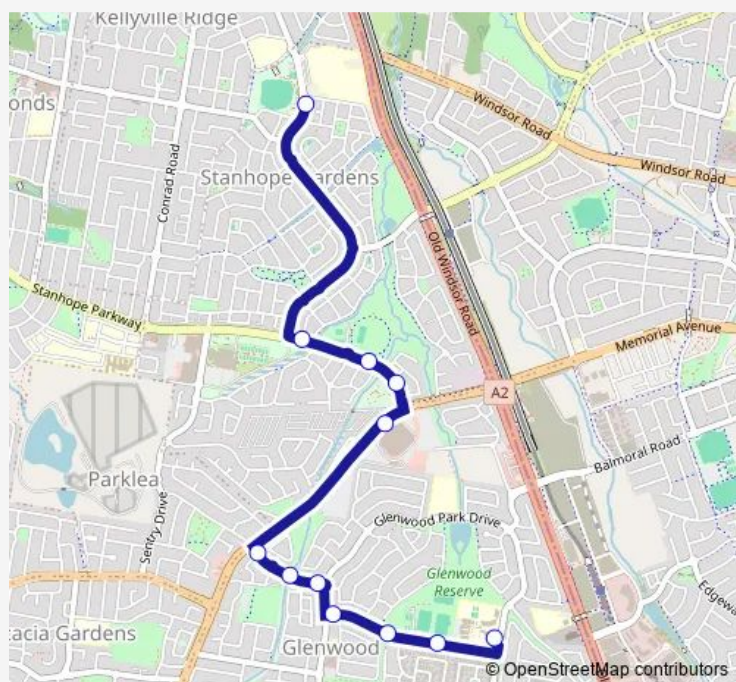

School Bus 6028 St Marks College to Glenwood Hs

[Go to website](#)

Direction

Perfection Av Opp Connor Greasby Park — Glenwood High School, Bus Bay

12 stops

[Open route schedule](#)

Perfection Av Opp Connor Greasby Park

Forman Av Opp Arrowsmith St

Forman Av Opp Packsaddle St

Glenwood Reserve, Forman Av

Glenwood High School, Bus Bay

Route schedule

Perfection Av Opp Connor Greasby Park — Glenwood High School, Bus Bay

Monday	08:12
Tuesday	08:12
Wednesday	08:12
Thursday	08:12
Friday	08:12
Saturday	—
Sunday	—

Route info

Direction: Perfection Av Opp Connor Greasby Park

Stops: 12

Trip Duration: 0 hour 15 min

6028 — St Marks College to Glenwood Hs

6028 School Bus time schedules and route maps are available in an offline PDF at busmaps.com. Use the busmaps.com website to see live bus times, train schedule or subway schedule, and step-by-step directions for all public transit in Parramatta