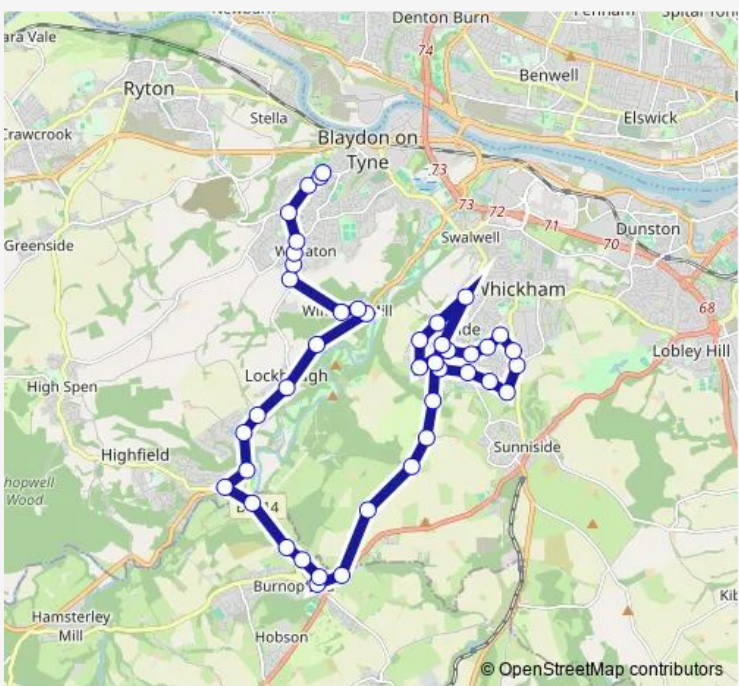

Bus S850 Whickham - St Thomas More

[Go to website](#)

Direction
 Broadway — St Thomas More RC Academy
 43 stops
[Open route schedule](#)

- Broadway
- Broadway
- Broadway - Thornley Close
- Broadway
- Sunniside Road-Elm Court
- Whaggs Lane-Ashfield Road
- Oakfield Road-Oakfield Close
- Oakfield Road-Amberly Grove
- Oakfield Road-Bexley Place
- Oakfield Road - Fellside Road
- Parkway-Rushsyde Close
- Fellside Park
- Parkway-Smile's Wood
- Parkway-Parkdale Rise
- Fellside Park
- Fellside Road-Parkway
- Fellside Road-Golf Club
- Fellside Road-Woodmans Arms
- Fellside Road-East Byermoor
- Fellside Road-Byermoor Farm
- Pack Horse

Route schedule
 Broadway — St Thomas More RC Academy

Monday	07:35
Tuesday	07:35
Wednesday	07:35
Thursday	07:35
Friday	07:35
Saturday	—
Sunday	—

Route info
 Direction: Broadway
 Stops: 43
 Trip Duration: 0 hour 55 min

Scotland Head-Stephenson Way

Scotland Head-Park Lane

Scotland Head-West Lane

North Street

Back Lane-Twizell Avenue

Back Lane-School

St Thomas More RC Academy

S850 Bus time schedules and route maps are available in an offline PDF at busmaps.com. Use the busmaps.com website to see live bus times, train schedule or subway schedule, and step-by-step directions for all public transit in Newcastle upon Tyne

The schedule is provided in the local timezone. Times with "(+1)" indicate departures on the next day.

PDF file created on 2025-02-26

2024 BusMaps.com - All Rights Reserved