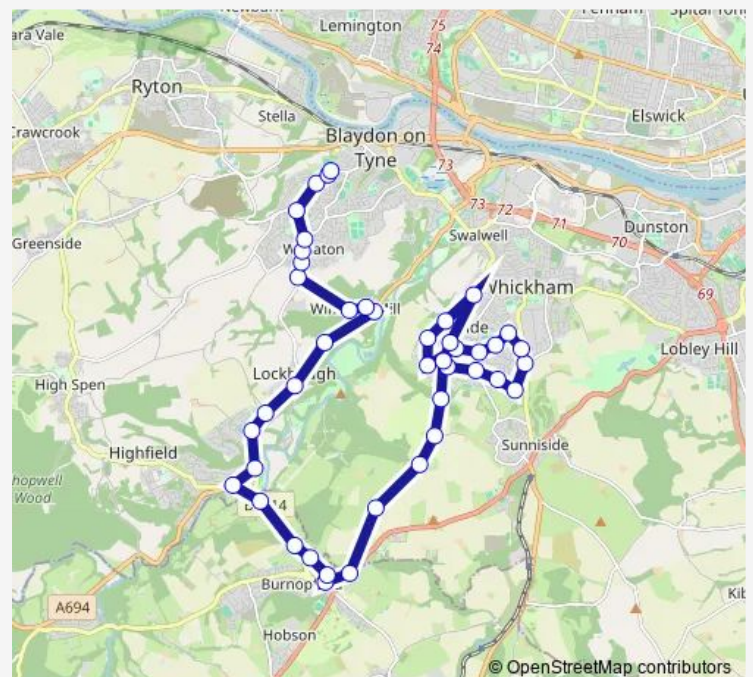

Broadway - Thornley Close

Broadway

Sunniside Road-Elm Court

Whaggs Lane-Ashfield Road

Oakfield Road-Oakfield Close

Oakfield Road-Amberly Grove

Oakfield Road-Bexley Place

Oakfield Road - Fellside Road

Thursday 07:35

Friday 07:35

Saturday —

Sunday —

Route info

Direction: Broadway

Stops: 43

Trip Duration: 0 hour 55 min

■ S850 — Whickham - St Thomas More

Post Office

Busty Bank - Oakfields

Opposite 55 Busty Bank

Busty Bank Foot

Gibside Chapel entrance

Stirling Lane

Station Road-Hollydene

Lockhaugh Road-Dominies Close

Lockhaugh Road-Hollin Hill Lane

Lockhaugh Road-Thornley Lane

Lockhaugh Road-Glamis Crescent

Spa Well Road - Noel Avenue

Noel Avenue

Holly Avenue

Scotland Head-Snook Hill Cottages