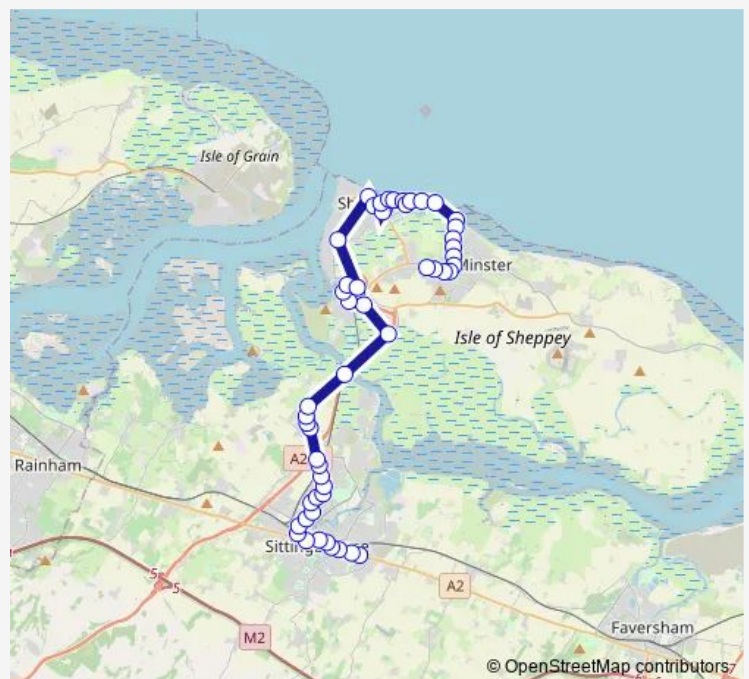

Thursday 07:25

Friday 07:25

Saturday —

Sunday —

Route info

Direction: Greenways

Stops: 52

Trip Duration: 0 hour 50 min

■ 373S — Sittingbourne - Iwade - Queenborough - Sheerness - Oasis Academy

Sanderling Way

Railway Station

Stray Marsh Farm

Morrisons

Thomsett Way

Klondyke Industrial Estate

Railway Station

Stops: 52

Trip Duration: 0 hour 48 min

Thomsett Way

Morrisons

Stray Marsh Farm

Railway Station

Sanderling Way

School Lane