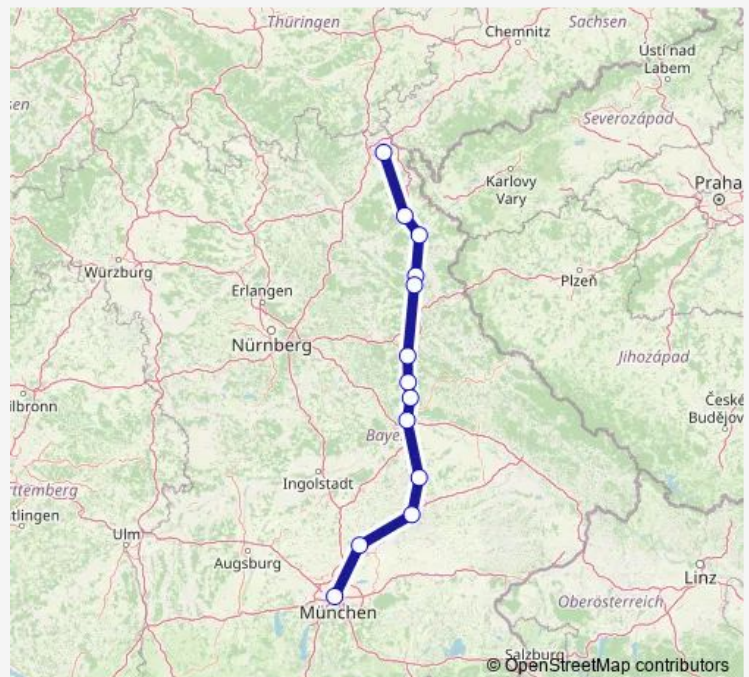

High Speed Rail Service RE23

[Go to website](#)

Direction

München Hbf — Hof Hbf

10 stops

[Open route schedule](#)

München Hbf

Freising

Landshut (Bay) Hbf

Neufahrn (Niederbay)

Regensburg Hbf

Schwandorf

Weiden (Oberpf)

Wiesau (Oberpf)

Marktrechwitz

Hof Hbf

Route schedule

München Hbf — Hof Hbf

Monday 16:44

Tuesday 16:44

Wednesday 16:44

Thursday 16:44

Friday 16:44

Saturday 16:44

Sunday 16:44

Route info

Direction: München Hbf

Stops: 10

Trip Duration: 3 hour 42 min

RE23

Direction

Hof Hbf — München Hbf