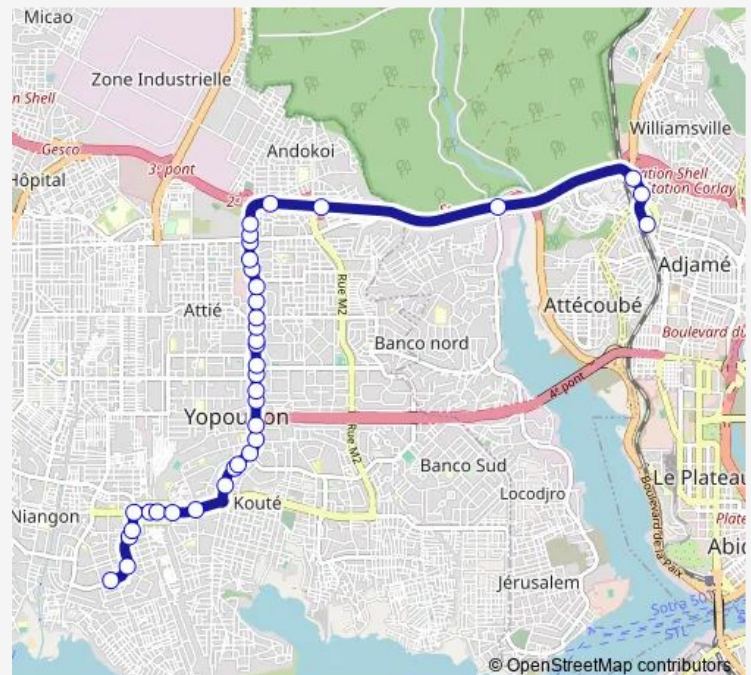

### Route schedule

Terminus 27 Niangon Sud à Gauche — Ran-Mosquée

Monday 06:00

Tuesday 06:00

Wednesday 06:00

Thursday 06:00

Friday 06:00

Saturday 06:00

### Route info

Direction: Terminus 27 Niangon Sud à Gauche

Stops: 36

Trip Duration: 0 hour 52 min

gbaka : Bracodi ↔ Terminus 27

Dialogue

Keneya

Cosmos Yopougon