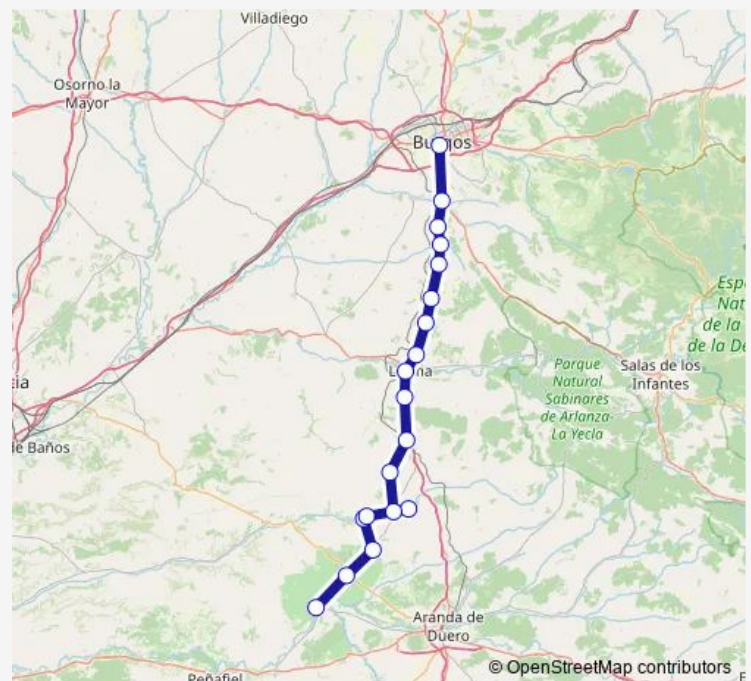

Route info

Direction: Roa De Duero

Stops: 19

Trip Duration: 1 hour 46 min

Alsa - Fue-Bur Bus time schedules and route maps are available in an offline PDF at busmaps.com. Use the busmaps.com website to see live bus times, train schedule or subway schedule, and step-by-step directions for all public transit in Terradillos de Esgueva