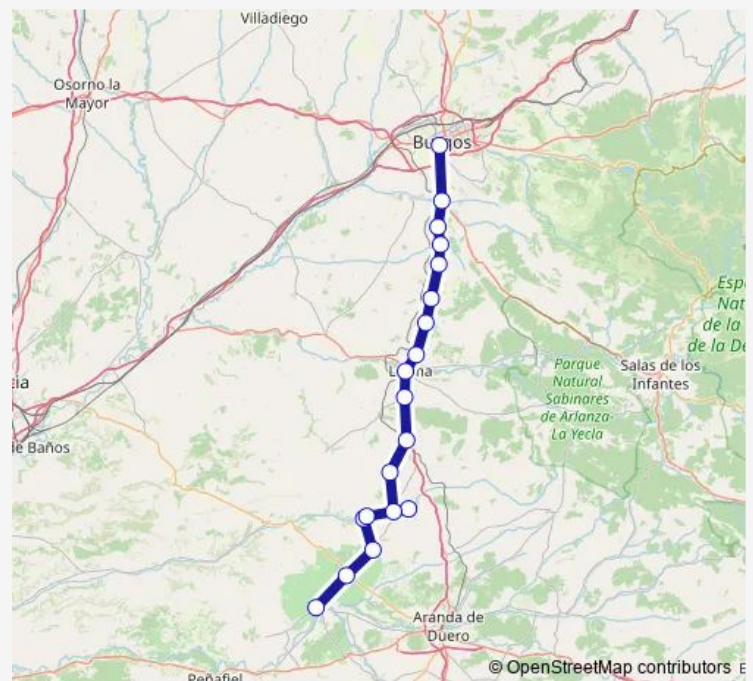

### Route schedule

Roa De Duero — Burgos

Monday 09:00

Tuesday —

Wednesday —

Thursday —

Friday 09:00

Saturday —

### Route info

Direction: Roa De Duero

Stops: 19

Trip Duration: 1 hour 46 min

ALSA - Fue-Bur Bus time schedules and route maps are available in an offline PDF at [busmaps.com](https://busmaps.com). Use the [busmaps.com](https://busmaps.com) website to see live bus times, train schedule or subway schedule, and step-by-step directions for all public transit in Terradillos de Esgueva