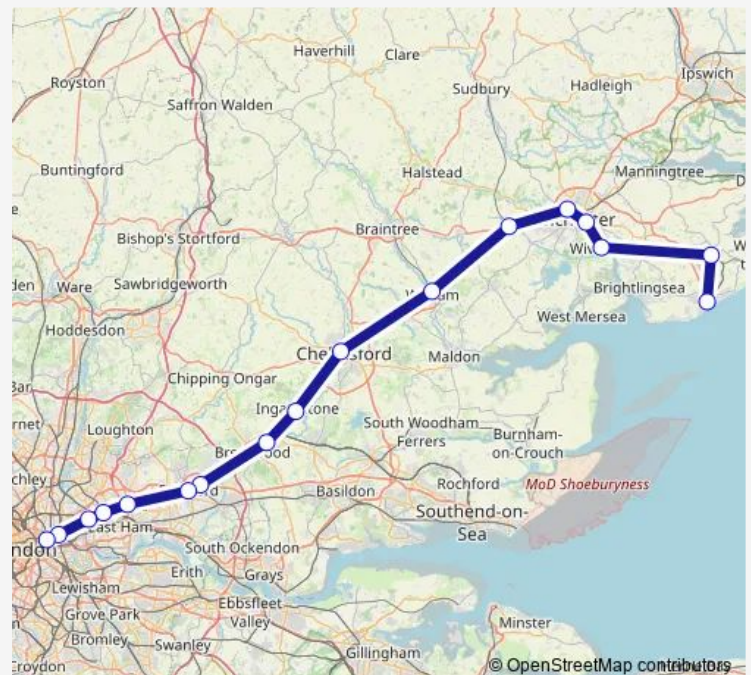

Saturday —

Sunday —

Route info

Direction: Clacton-on-Sea

Stops: 19

Trip Duration: 1 hour 38 min

■ Le:Clt->Lst — LE train service from CLT to Lst

Direction

Clacton-on-Sea — London Liverpool Street

17 stops

[Open route schedule](#)

Clacton-on-Sea

Thorpe-le-Soken

Wivenhoe

Hythe (Essex)

Colchester

Trip Duration: 1 hour 29 min

Direction

Clacton-on-Sea — London Liverpool Street

19 stops

[Open route schedule](#)

Clacton-on-Sea

Thorpe-le-Soken

Weeley