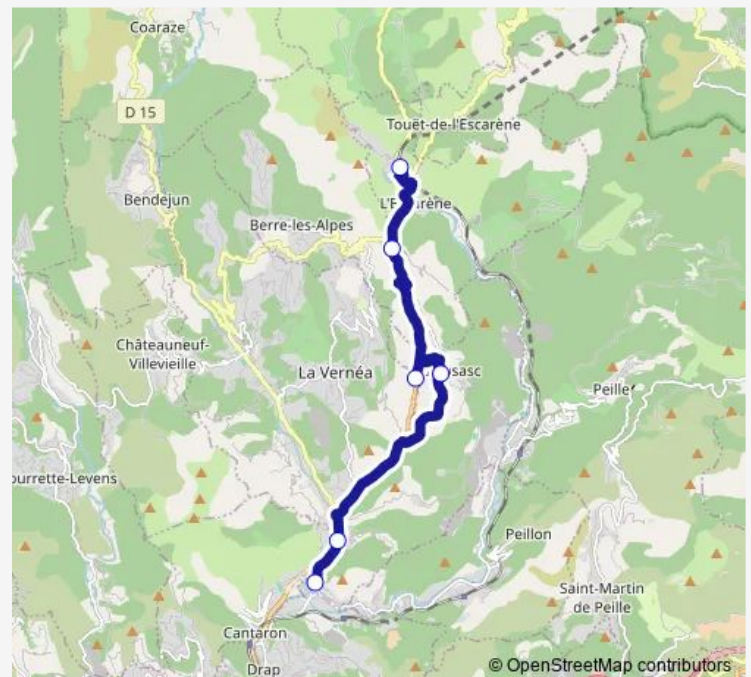

**Direction**

College Rabelais — La Condamine

6 stops

[Open route schedule](#)

College Rabelais

Col de Nice

La Garde Sud

Village

La Pointe

La Condamine

## Route schedule

College Rabelais — La Condamine

Monday	16:33
Tuesday	16:33
Wednesday	12:05
Thursday	16:33
Friday	16:33
Saturday	—
Sunday	—

## Route info

Direction: College Rabelais

Stops: 6

Trip Duration: 0 hour 34 min

**Direction**

La Condamine — College Rabelais

6 stops

[Open route schedule](#)