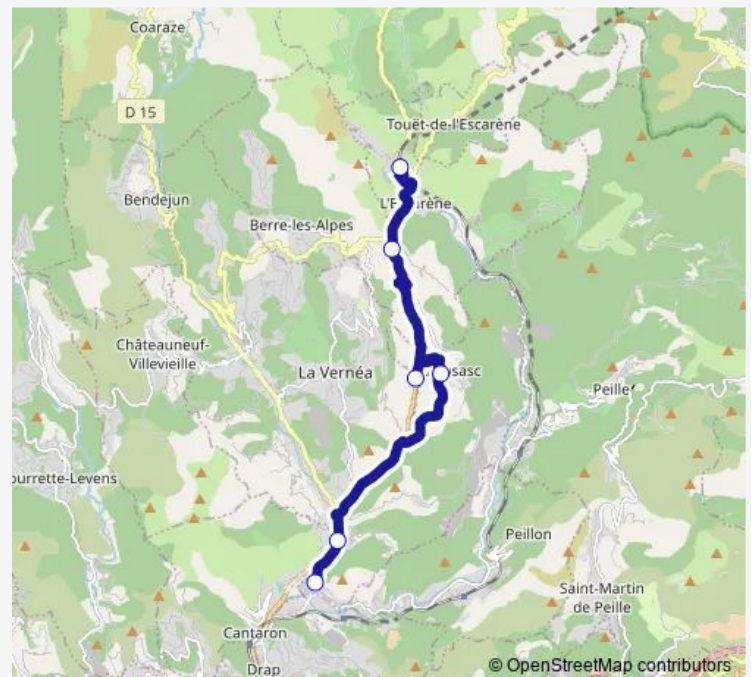

Direction

College Rabelais — La Condamine

6 stops

[Open route schedule](#)

College Rabelais

Col de Nice

La Garde Sud

Village

La Pointe

La Condamine

Route schedule

College Rabelais — La Condamine

Monday	16:33
Tuesday	16:33
Wednesday	12:05
Thursday	16:33
Friday	16:33
Saturday	—
Sunday	—

Route info

Direction: College Rabelais

Stops: 6

Trip Duration: 0 hour 33 min

Direction

La Condamine — College Rabelais

6 stops

[Open route schedule](#)

La Condamine

La Pointe

Village

La Garde Sud

Col de Nice

College Rabelais

Route schedule

La Condamine — College Rabelais

Monday	07:15
Tuesday	07:15
Wednesday	07:15
Thursday	07:15
Friday	07:15
Saturday	—
Sunday	—

Route info

Direction: La Condamine