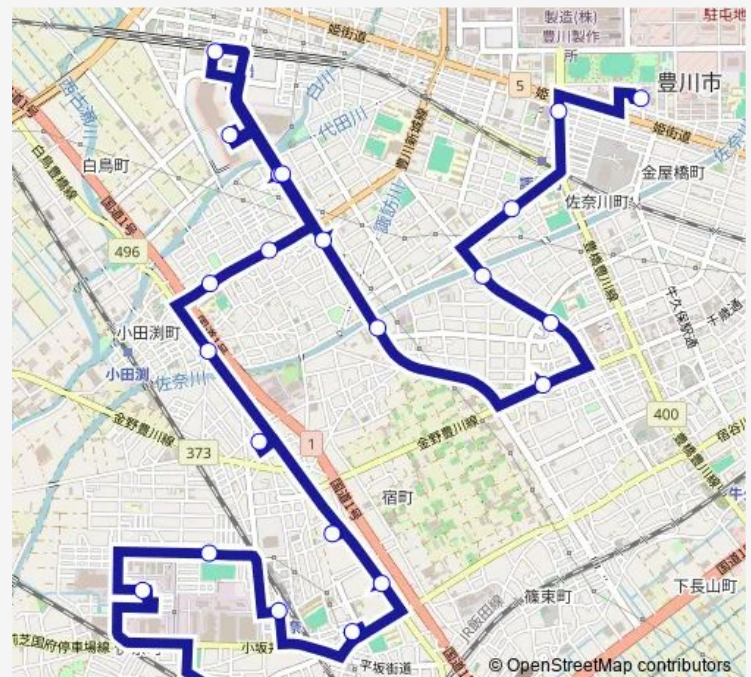

### Route schedule

西小坂井駅 — 市役所

Monday 10:20-17:05

Tuesday 10:20-17:05

Wednesday 10:20-17:05

Thursday 10:20-17:05

Friday 10:20-17:05

Saturday 10:20-17:05

Sunday 10:20-17:05

### Route info

Direction: 西小坂井駅

Stops: 23

Trip Duration: 0 hour 46 min

■ 小坂井線：市役所方面：西小坂井駅～市役所

豊川体育館前

市役所

Bus time schedules and route maps are available in an offline PDF at [busmaps.com](https://busmaps.com). Use the [busmaps.com](https://busmaps.com) website to see live bus times, train schedule or subway schedule, and step-by-step directions for all public transit in Toyokawa