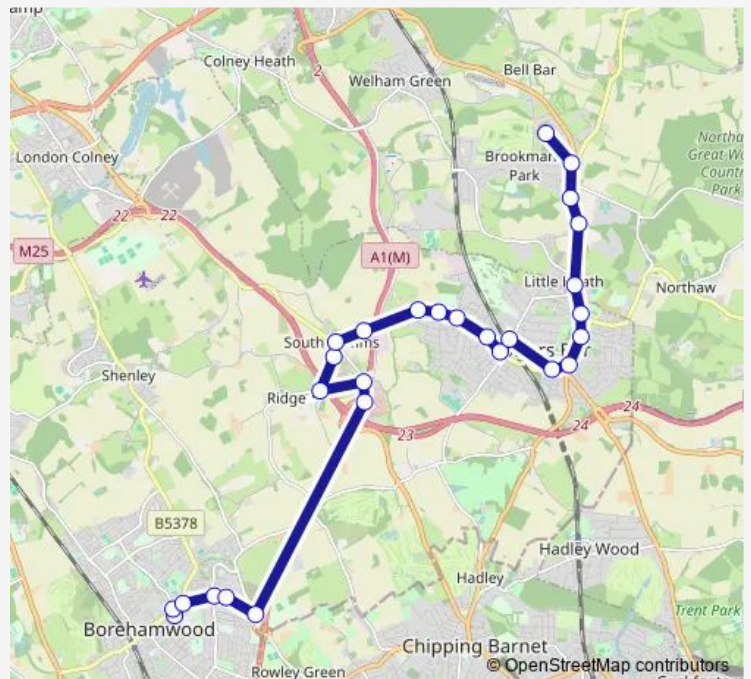

### Direction

Tesco — Chancellors School

27 stops

[Open route schedule](#)

- Tesco
- Elstree Studios
- Civic Offices
- Studio Way
- Warwick Road
- Rowley Lane
- Motorway Service Station
- Greyhound Lane
- Clare Hall
- Blanche Lane
- The White Hart PH
- Cecil Road
- Wroxham Gardens
- Furzefield Centre
- Cranborne Road
- Laurel Avenue
- Darkes Lane
- Potters Bar Railway Station
- Tesco
- Cask & Stillage PH
- Bus Garage

### Route schedule

Tesco — Chancellors School

Monday	07:15-19:00
Tuesday	07:15-19:00
Wednesday	07:15-19:00
Thursday	07:15-19:00
Friday	07:15-19:00
Saturday	—
Sunday	—

### Route info

Direction: Tesco

Stops: 27

Trip Duration: 0 hour 55 min

398 — Brookmans Park / Potters Bar - Borehamwood

Quakers Lane

Church Road

Swanley Bar Lane