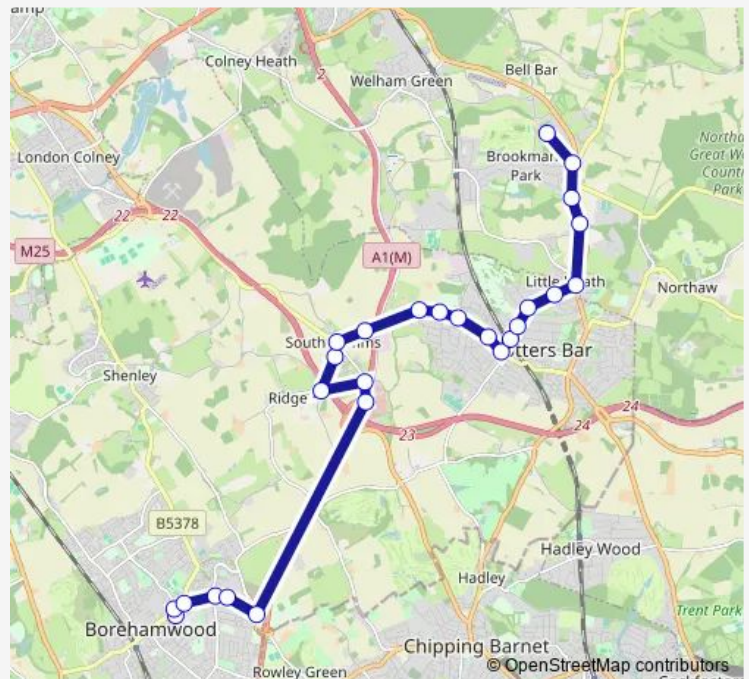

Bus 398 Brookmans Park / Potters Bar - Borehamwood

[Go to website](#)

Direction

Tesco — Chancellors School

27 stops

[Open route schedule](#)

- Tesco
- Elstree Studios
- Civic Offices
- Studio Way
- Warwick Road
- Rowley Lane
- Motorway Service Station
- Greyhound Lane
- Clare Hall
- Blanche Lane
- The White Hart PH
- Cecil Road
- Wroxham Gardens
- FurzeField Centre
- Cranborne Road
- Laurel Avenue
- Darkes Lane
- Potters Bar Railway Station
- Tesco
- Cask & Stillage PH
- Bus Garage

Route schedule

Tesco — Chancellors School

Monday	07:15-19:00
Tuesday	07:15-19:00
Wednesday	07:15-19:00
Thursday	07:15-19:00
Friday	07:15-19:00
Saturday	—
Sunday	—

Route info

Direction: Tesco

Stops: 27

Trip Duration: 0 hour 55 min

398 — Brookmans Park / Potters Bar - Borehamwood

Quakers Lane

Church Road

Swanley Bar Lane

Mymms Drive

Kentish Lane

Chancellors School

Direction

Trip Duration: 0 hour 44 min

Direction

Motorway Service Station — Potters Bar Railway Station

11 stops

[Open route schedule](#)

Motorway Service Station

Greyhound Lane

St Giles Avenue