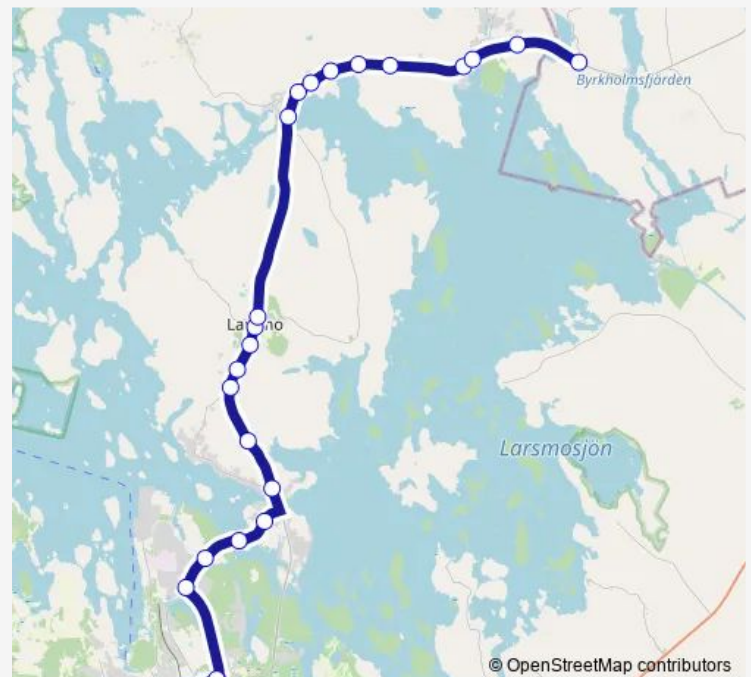

Thursday 16:05

Friday 16:05

Saturday —

Sunday —

Route info

Direction: Pietarsaaren linja-autoasema,

Stops: 24

Trip Duration: 0 hour 28 min