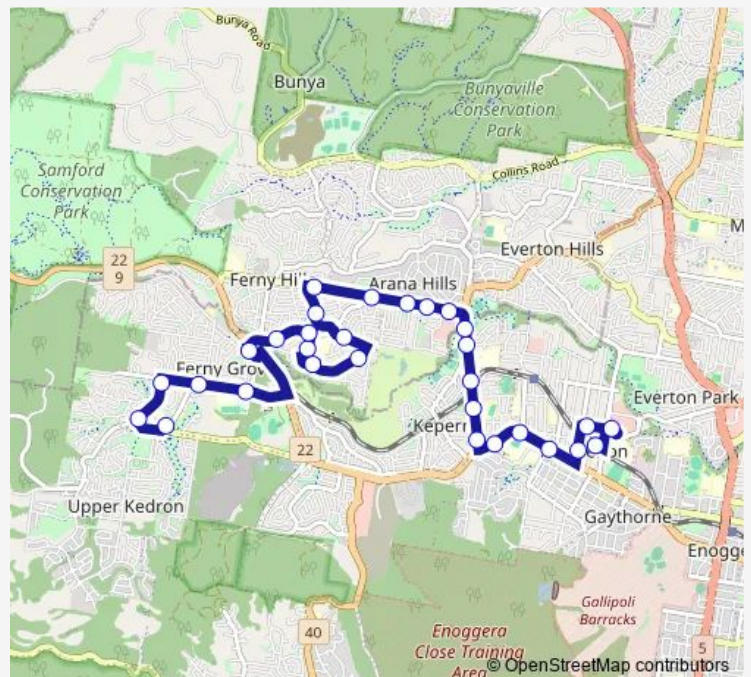

Patricks Rd near Wingara Gr

Bunora Ave near Coolibah Cr

Dinterra Ave near Irruka Cr

Kolora Cr near Kootangal Cr

Joalah Cr near Kolora Cr

Route schedule

Mitchelton Rail station — Hogarth Rd District Stop

Monday 07:06-15:55

Tuesday 07:06-15:55

Wednesday 07:06-17:01

Thursday 07:06-17:01

Friday 07:06-15:55

Saturday 10:05-17:01

Sunday 10:05-17:01

Route info

Direction: Mitchelton Rail station

Stops: 30

Trip Duration: 0 hour 40 min

398 — Mitchelton - Ferny Grove

Langura Cr near Lurneah Cr

Ferny Way near Langura Cr

Ferny Way near Monaro Cr

Ferny Grove station, stop B (Temporary)

Ferny Grove High School

McGinn Rd near Hogarth Rd

Mcalroy Rd near McGinn Rd

Mcalroy Rd at Mcalroy - Upper Kedron

Hogarth Rd District Stop

Direction

Ferny Grove High School — Mitchelton Rail station

30 stops

[Open route schedule](#)