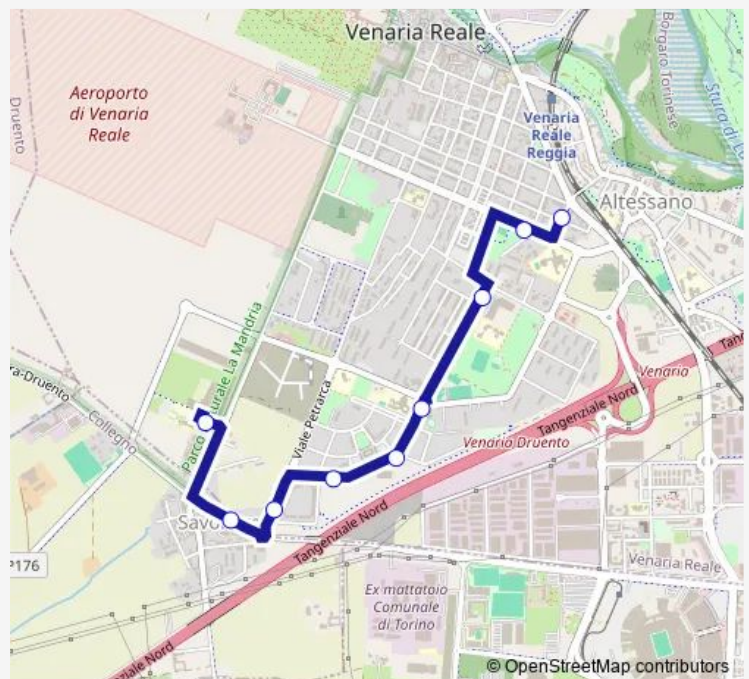

Fermata 2599 - Paganini

Fermata 2628 - Machiavelli

Fermata 3624 - Guarini

Fermata 2458 - SAN Giuseppe

Fermata 2292 - IV Novembre Cap

### Route schedule

Fermata 3621 - Polo Sanitario Cap — Fermata 2292 - IV Novembre Cap

Monday 07:23-19:02

Tuesday 07:23-19:02

Wednesday 07:23-19:02

Thursday 07:23-19:02

Friday 07:23-19:02

Saturday 07:23-19:02

### Route info

Direction: Fermata 3621 - Polo Sanitario Cap

Stops: 9

Trip Duration: 0 hour 12 min

## Route info

Direction: Fermata 2292 - IV Novembre Cap

Stops: 10

Trip Duration: 0 hour 11 min

VE2 Bus time schedules and route maps are available in an offline PDF at [busmaps.com](https://busmaps.com). Use the [busmaps.com](https://busmaps.com) website to see live bus times, train schedule or subway schedule, and step-by-step directions for all public transit in Venaria Reale