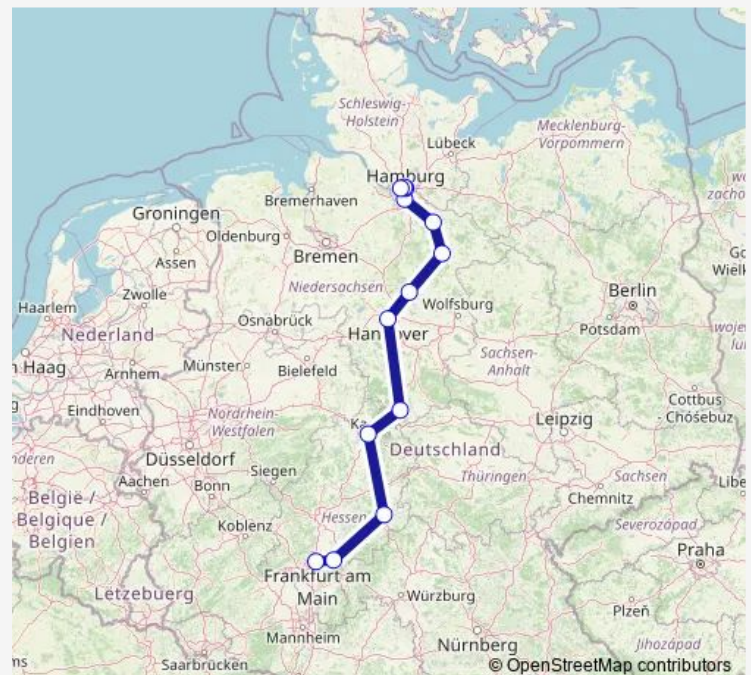

Rail ICE 988

[Go to website](#)

Direction

Frankfurt(Main)Hbf — Hamburg-Altona

13 stops

[Open route schedule](#)

Frankfurt(Main)Hbf

Hanau Hbf

Fulda

Kassel-Wilhelmshöhe

Göttingen

Hannover Hbf

Celle

Uelzen

Lüneburg

Hamburg-Harburg

Hamburg Hbf

Hamburg Dammtor

Hamburg-Altona

Route schedule

Frankfurt(Main)Hbf — Hamburg-Altona

Monday 05:06

Tuesday 05:06

Wednesday 05:06

Thursday 05:06

Friday 05:06

Saturday 05:06

Sunday —

Route info

Direction: Frankfurt(Main)Hbf

Stops: 13

Trip Duration: 4 hour 45 min