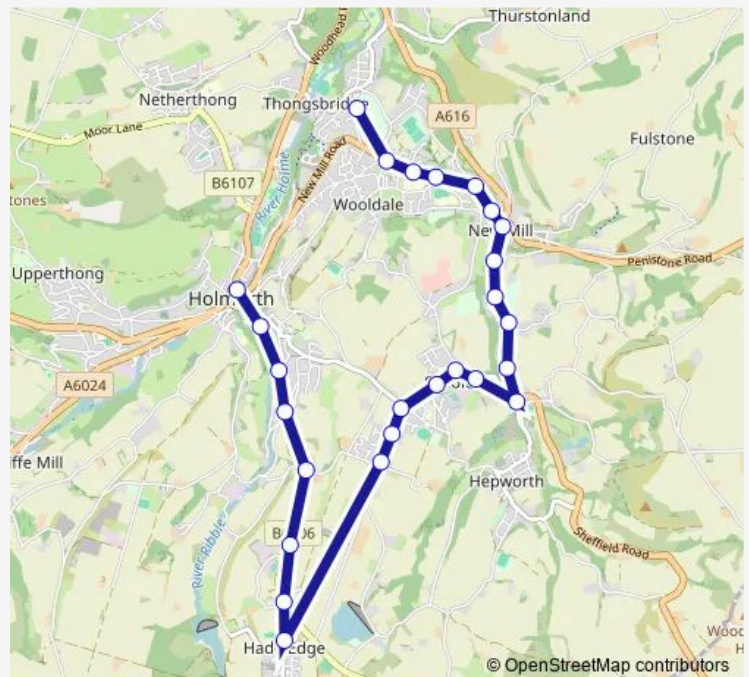

Sheffield Road Spring Wood

Sheffield Road Water Hall Court

Greenhill Bank Road

Route schedule

Bus Station stand D — Holmfirth High School Turning circle

Monday 08:00

Tuesday 08:00

Wednesday 08:00

Thursday 08:00

Friday 08:00

Saturday —

Sunday —

Route info

Direction: Bus Station stand D

Stops: 26

Trip Duration: 0 hour 20 min

■ K20B — Holmfirth Bus Station - Holmfirth High School

Holme Lane

Kirkroyds Lane

Bromley Avenue

Springwood Road

Holmfirth High School Turning circle

Direction

Holmfirth High School Turning circle — Bus Station stand D

Friday 15:40

Saturday —

Sunday —

Route info

Direction: Holmfirth High School Turning circle

Stops: 26

Trip Duration: 0 hour 20 min

Phoenix Centre