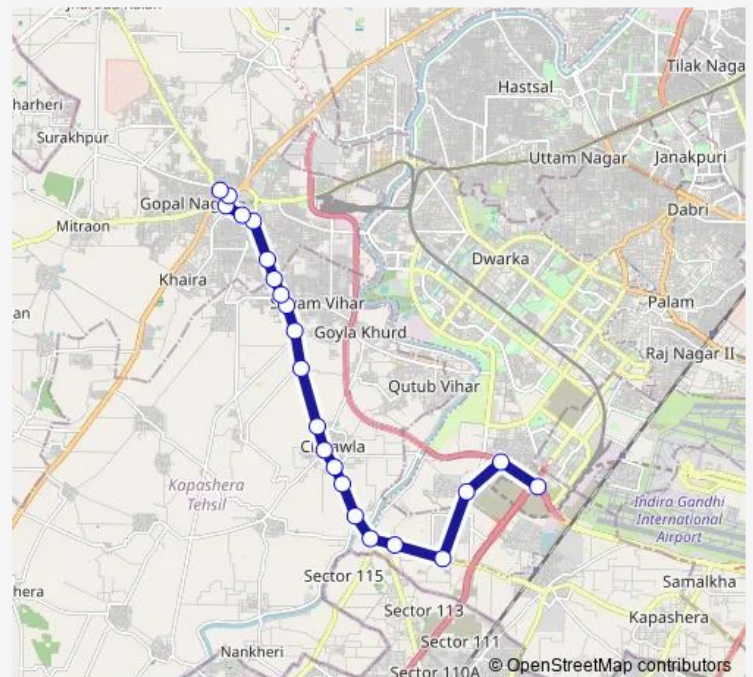

Thursday 05:23-07:55

Friday 05:23-07:55

Saturday 05:23-07:55

Sunday 05:23-07:55

Route info

Direction: Dwarka Sec 22 Cluster Depot

Stops: 22

Trip Duration: 0 hour 57 min

858stlup

BusMaps

858stlup Bus time schedules and route maps are available in an offline PDF at busmaps.com. Use the busmaps.com website to see live bus times, train schedule or subway schedule, and step-by-step directions for all public transit in New Delhi