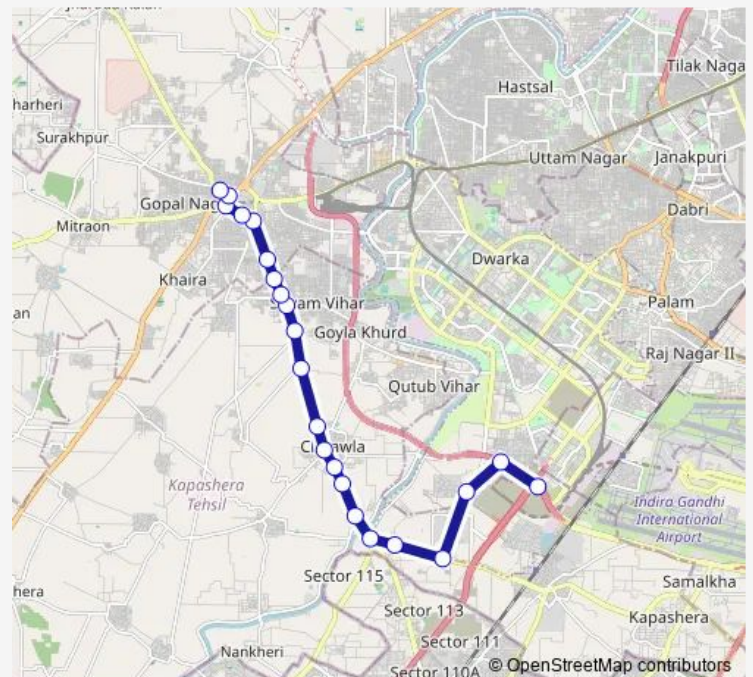

### Route schedule

Dwarka Sec 22 Cluster Depot — Najafgarh Terminal

Monday 05:23-07:55

Tuesday 05:23-07:55

Wednesday 05:23-07:55

Thursday 05:23-07:55

Friday 05:23-07:55

Saturday 05:23-07:55

Sunday 05:23-07:55

### Route info

Direction: Dwarka Sec 22 Cluster Depot

Stops: 22

Trip Duration: 0 hour 57 min

858stlup

BusMaps

858stlup Bus time schedules and route maps are available in an offline PDF at [busmaps.com](https://busmaps.com). Use the [busmaps.com](https://busmaps.com) website to see live bus times, train schedule or subway schedule, and step-by-step directions for all public transit in New Delhi