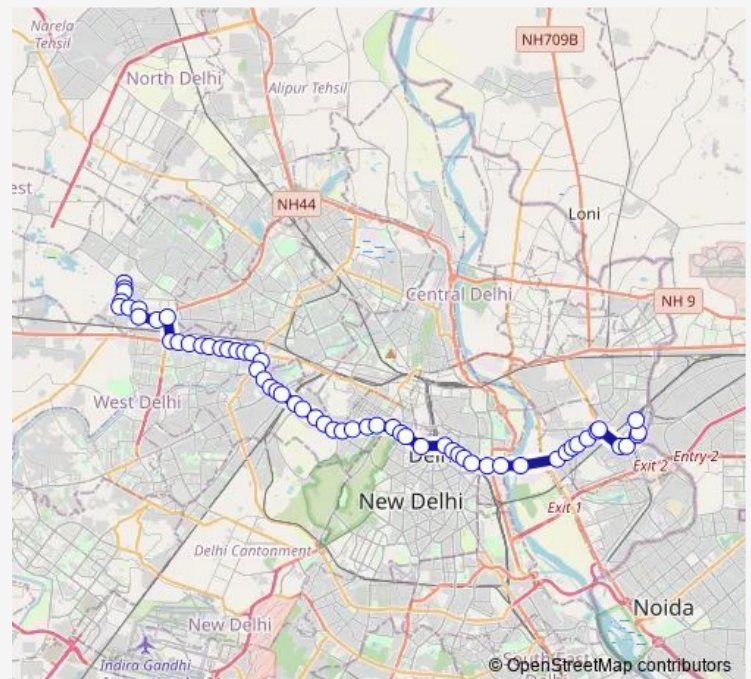

Shivaji Park

Maharaja Agrasen Hospital

Punjabi Bagh East

Route schedule

Sultanpuri Terminal — Isbt Anand Vihar Terminal

Monday 04:06-22:36

Tuesday 04:06-22:36

Wednesday 04:06-22:36

Thursday 04:06-22:36

Friday 04:06-22:36

Saturday 04:06-22:36

Sunday 04:06-22:36

Route info

Direction: Sultanpuri Terminal

Stops: 59

Trip Duration: 2 hour 0 min