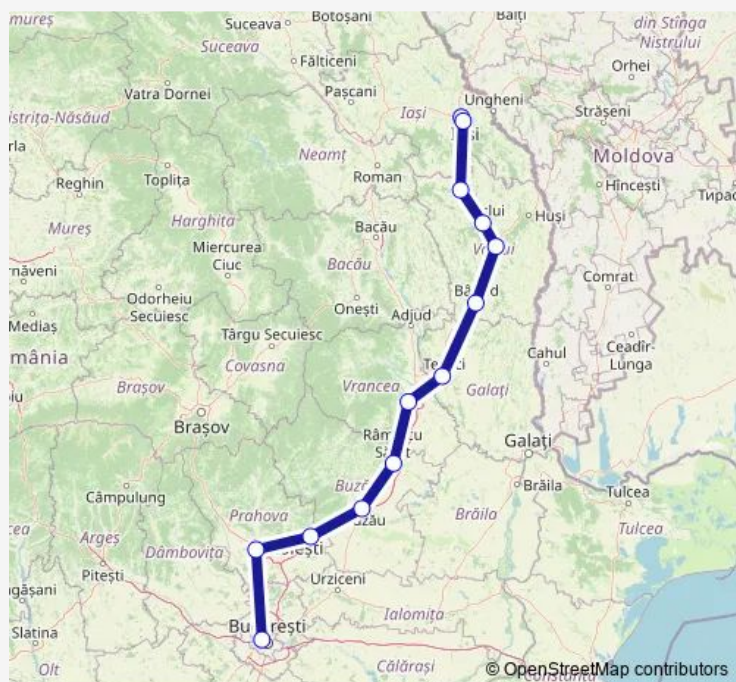

Rail IR: Iași - București Nord Gr.A  
 IR: Iași - Nicolina - Buhăiești - Vaslui - Crasna - Bârlad - Tecuci - Focșani - Râmnicu Sărat - Buzău - Mizil - Ploiești Sud - București Nord Gr.A

[Go to website](#)

## Direction

Iași — București Nord Gr.A

13 stops

[Open route schedule](#)

- Iași
- Nicolina
- Buhăiești
- Vaslui
- Crasna
- Bârlad
- Tecuci
- Focșani
- Râmnicu Sărat
- Buzău
- Mizil
- Ploiești Sud
- București Nord Gr.A

## Route schedule

Iași — București Nord Gr.A

Monday	06:20-22:45
Tuesday	06:20-22:45
Wednesday	06:20-22:45
Thursday	06:20-22:45
Friday	06:20-22:45
Saturday	06:20-22:45
Sunday	06:20-22:45

## Route info

Direction: Iași

Stops: 13

Trip Duration: 6 hour 35 min

IR: Iași - București Nord Gr.A Rail time schedules and route maps are available in an offline PDF at [busmaps.com](https://busmaps.com). Use the [busmaps.com](https://busmaps.com) website to see live bus times, train schedule or subway schedule, and step-by-step directions for all public transit in Iasi