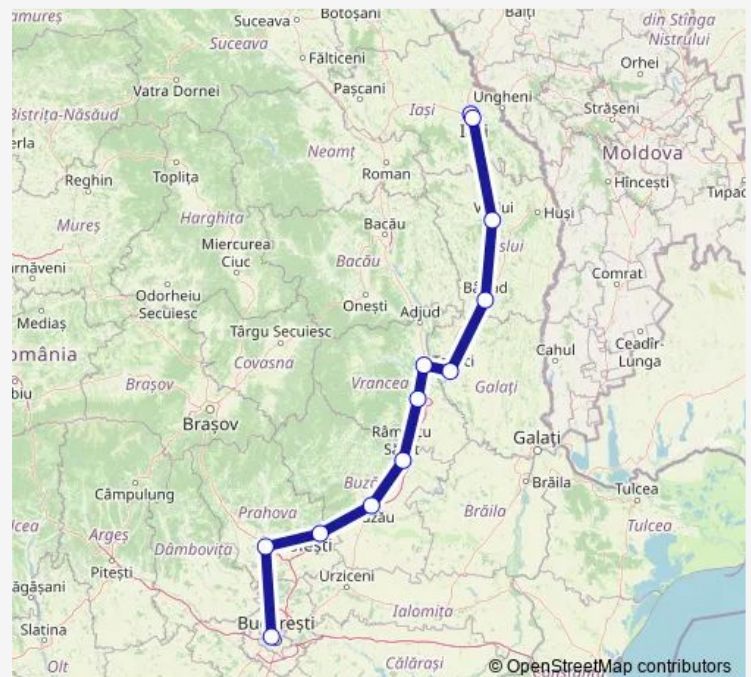

Rail IR: Iași - București Nord Gr.A  
IR: Iași - Nicolina - Vaslui -  
Bârlad - Tecuci Nord h.(605) - Mărășești - Focșani - Râmnicu  
Sărat - Buzău - Mizil - Ploiești Sud - București Nord Gr.A

[Go to website](#)

## Direction

Iași — București Nord Gr.A

12 stops

[Open route schedule](#)

Iași

Nicolina

Vaslui

Bârlad

## Route schedule

Iași — București Nord Gr.A

Monday 16:05

Tuesday 16:05

Wednesday 16:05

Thursday 16:05

Friday 16:05

Saturday 16:05

## Route info

Direction: Iași

Stops: 12

Trip Duration: 6 hour 35 min

■ IR: Iași - București Nord Gr.A — IR: Iași - Nicolina - Vaslui - Bârlad - Tecuci Nord h.(605) - Mărășești - ...

IR: Iași - București Nord Gr.A Rail time schedules and route maps are available in an offline PDF at [busmaps.com](https://busmaps.com). Use the [busmaps.com](https://busmaps.com) website to see live bus times, train schedule or subway schedule, and step-by-step directions for all public transit in Iași