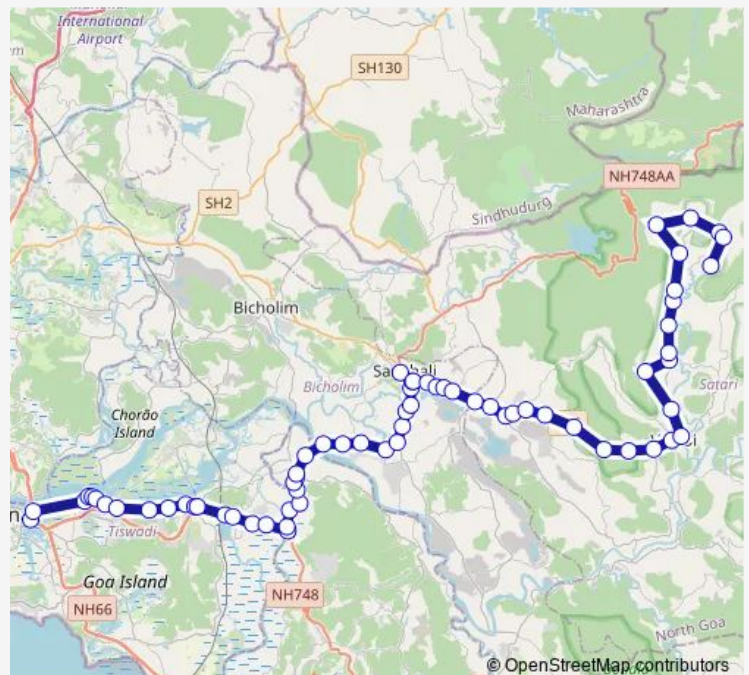

Thursday 19:00

Friday 19:00

Saturday 19:00

Sunday 19:00

Route info

Direction: Panaji KTC Bus Stand

Stops: 67

Trip Duration: 2 hour 0 min

Wednesday 07:00

Thursday 07:00

Friday 07:00

Saturday 07:00

Sunday 07:00

Route info

Direction: Dongurlim

Stops: 67