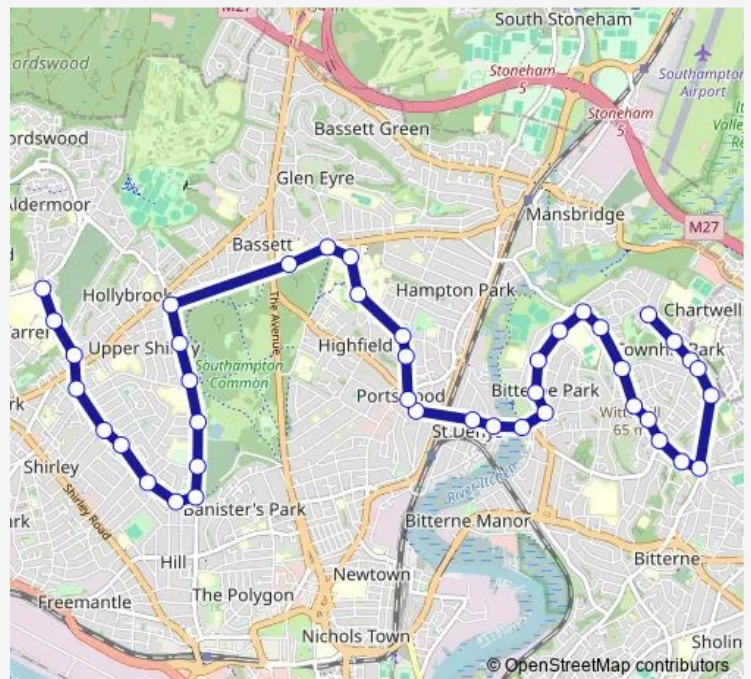

Highfield Crescent

Portswood Broadway

Belmont Road

Route schedule

General Hospital and Cemetery — Witts Hill Shops

Monday 16:12

Tuesday 16:12

Wednesday 16:12

Thursday 16:12

Friday 16:12

Saturday —

Sunday —

Route info

Direction: General Hospital and Cemetery

Stops: 40

Trip Duration: 0 hour 56 min

River Walk

Broadwater Road

Pinefield Road

Community Centre

Benhams Road

Wakefield Road

Townhill Way

Bramble Mews

Montgomery Road

Vale Drive

Barton Crescent

Witts Hill Shops

Direction

Pinefield Road — General Hospital and Cemetery

42 stops

[Open route schedule](#)