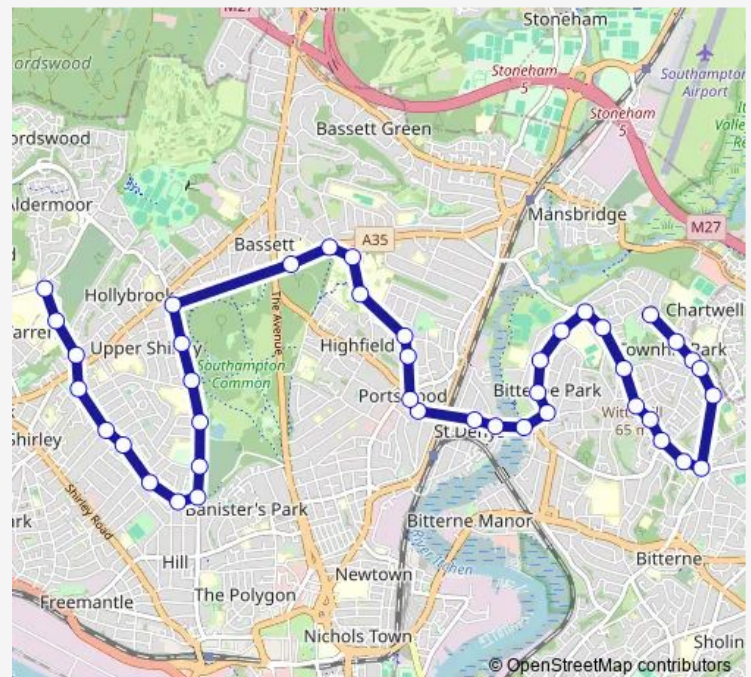

Thursday 16:12

Friday 16:12

Saturday —

Sunday —

Route info

Direction: General Hospital and Cemetery

Stops: 41

Trip Duration: 0 hour 56 min

Hop Inn

River Walk

Broadwater Road

Pinefield Road

Community Centre

Benhams Road

Wakefield Road

Townhill Way

Friday 06:50-06:55

Saturday —

Sunday —

Route info

Direction: Pinefield Road

Stops: 42

Trip Duration: 0 hour 50 min

Centenary Building