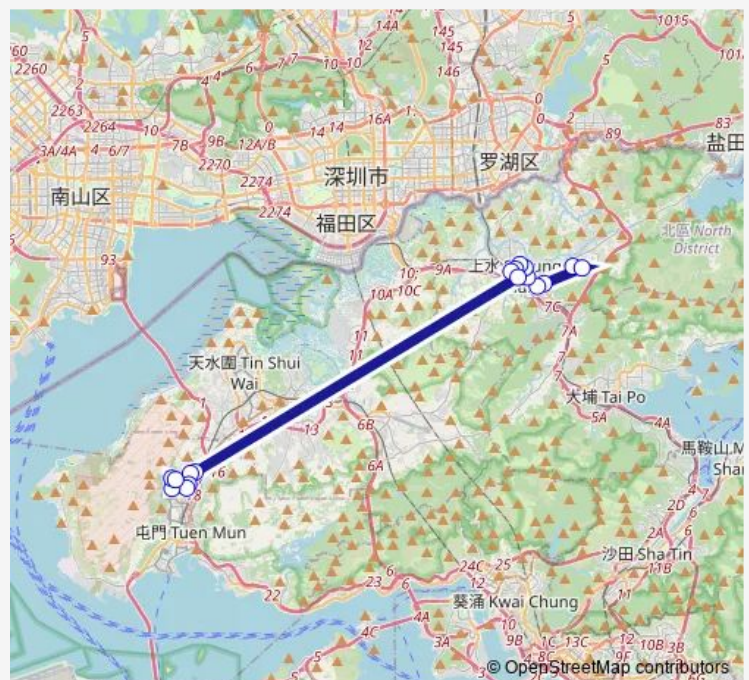

### Route info

Direction: [Ctb] Queen'S Hill Estate[[Kmb] Queen'S Hill BUS Terminus

Stops: 17

Trip Duration: 0 hour 58 min

[Ctb] SIU YIN House SIU Hong Court, Tsing LUN Road|[Kmb] SIU YIN House SIU Hong Court|[Lrtfeeder] LR KEI LUN Stop|[Lwb] SIU YIN House SIU Hong Court