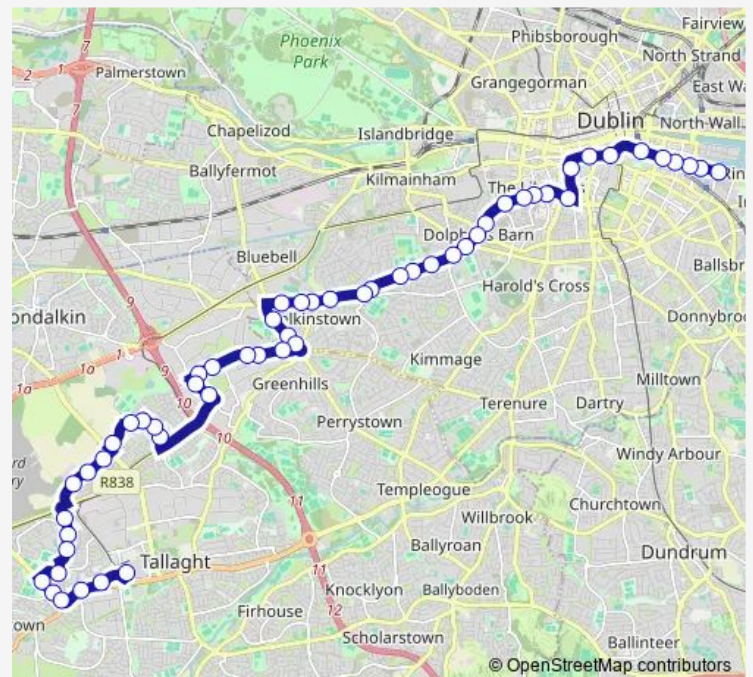

Ballymount Avenue

Ballymount Drive

Ballymount Industrial Estate

Route schedule

The Square — Ringsend Road

Monday 06:20-23:30

Tuesday 06:20-23:30

Wednesday 06:20-23:30

Thursday 06:20-23:30

Friday 06:20-23:30

Saturday 06:20-23:30

Sunday 11:00-23:30

Route info

Direction: The Square

Stops: 52

Trip Duration: 0 hour 59 min

56A — Tallaght - Ringsend Rd

Ballymount Square

Walkinstown Avenue

Walkinstown Park Estate

Ep Mooney Park

Long Mile Road

Walkinstown Parade

Drimnagh Castle