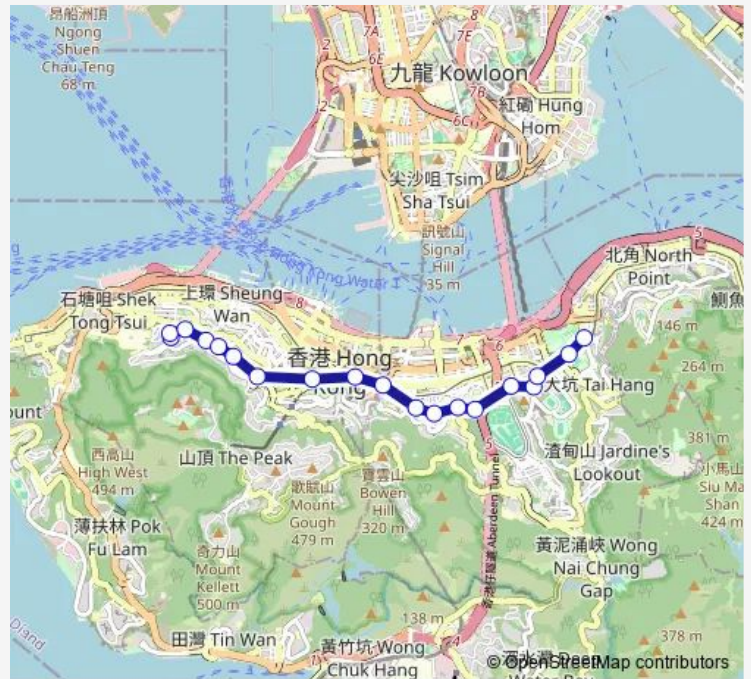

Robinson Road, Opposite Serene Court

OAKLANDS AVENUE

LYTTELTON ROAD, NEAR ST STEPHEN'S GIRLS' COLLEGE

NO. 76 ROBINSON ROAD|ROBINSON ROAD NEAR YING WA GIRLS' SCHOOL

70 ROBINSON ROAD OUTSIDE OHEL LEAH SYNAGOGUE

NO. 60 ROBINSON ROAD

NO. 4 ROBINSON ROAD

GARDEN ROAD

Queensway, Outside Golden Bell Gallery

Queen'S Road East, Outside Three Pacific Place|Queen'S Road East Junction With Queensway|Queen'S Road East, Outside Three Pacific Place|Near Three Pacific Place, Queen'S Road East

Queen'S Road East, Opposite Hopewell Centre|Queen'S Road East, Near Amoy Street

Queen'S Road East, Near WAN Chai Road|Queen'S Road East, Outside WAN Chai Market

Queen'S Road East, Outside ST Joseph'S Primary School

Queen'S Road East, Outside Queen Elizabeth Stadium

LEIGHTON ROAD, OUTSIDE LEIGHTON CENTRE|LEIGHTON ROAD, LEIGHTON CENTRE

Leighton Road, Near Sunning Road

Route schedule

Robinson Road, Opposite Serene Court — TIN HAU Station Public Transport Interchange|Tin HAU Station Public Transport Interchange |Tin HAU Station BUS Terminus

Monday	06:35-19:30
Tuesday	06:35-19:30
Wednesday	06:35-19:30
Thursday	06:35-19:30
Friday	06:35-19:30
Saturday	06:35-19:30
Sunday	06:35

Route info

Direction: Robinson Road, Opposite Serene Court

Stops: 19

Trip Duration: 0 hour 24 min