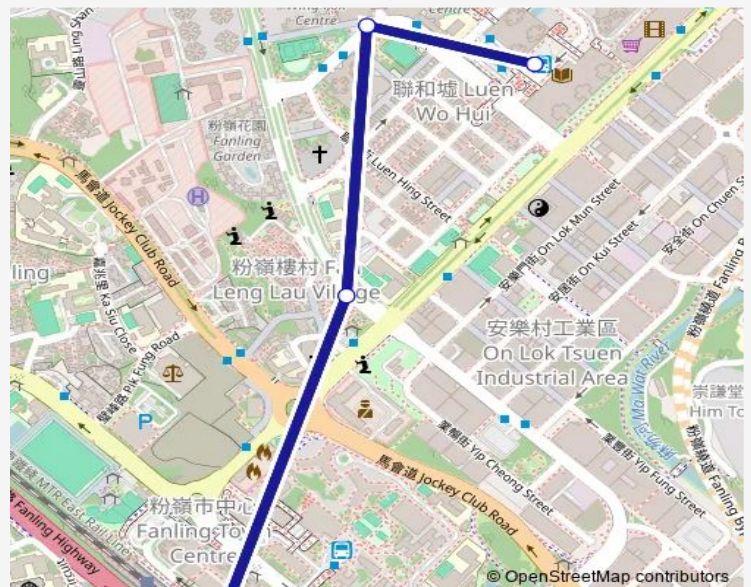

4 stops

[Open route schedule](#)

FANLING STATION ROAD, OUTSIDE FANLING STATION

FAN LENG LAU ROAD, OPPOSITE FANLING RHENISH CHURCH SECONDARY SCHOOL

WO MUK ROAD, OUTSIDE WING FUK SHOPPING ARCADE |WO MUK ROAD, OUTSIDE WING FOK CENTRE COMMERCIAL COMPLEX

### Route schedule

FANLING STATION ROAD, OUTSIDE FANLING STATION — WO MUN STREET PUBLIC LIGHT BUS TERMINUS|WO MUN STREET PUBLIC LIGHT BUS TERMINUS (WO MUN STREET PUBLIC LIGHT BUS (SCHEDULED) SERVICE TERMINUS)|WO MUN STREET PUBLIC LIGHT BUS TERMINUS

### Route info

Direction: FANLING STATION ROAD, OUTSIDE FANLING STATION

Stops: 4

Trip Duration: 0 hour 7 min

### Route schedule

WO MUK ROAD, OUTSIDE UNION PLAZA TOWER 3|WO MUK ROAD, OUTSIDE TOWER 3, UNION PLAZA — FANLING STATION ROAD, OUTSIDE FANLING STATION

Monday	05:45
Tuesday	05:45
Wednesday	05:45
Thursday	05:45
Friday	05:45
Saturday	05:45
Sunday	05:45