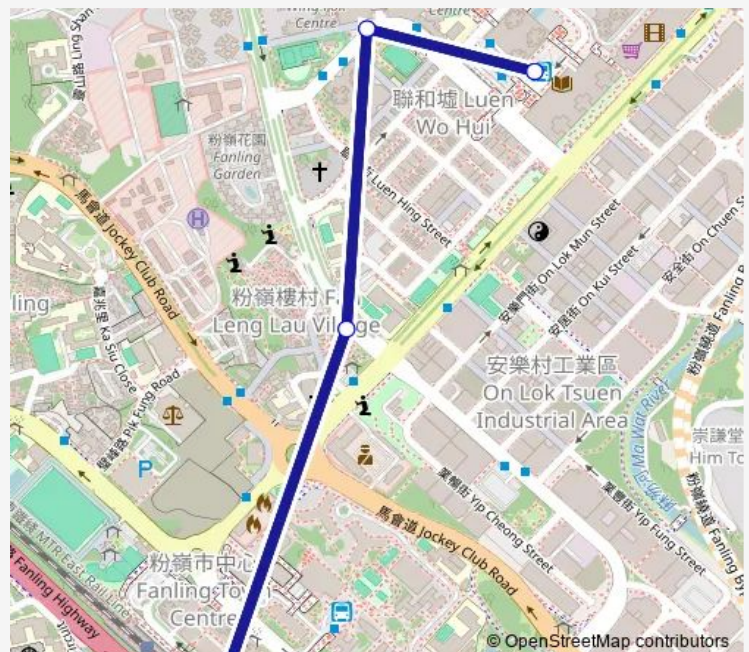

Bus 56a Fanling Station - WO MUN Street Public Light BUS Terminus

[Go to website](#)

Direction

Fanling Station Road, Outside Fanling Station — WO MUN Street Public Light BUS Terminus|Wo MUN Street Public Light BUS Terminus (WO MUN Street Public Light BUS (Scheduled) Service Terminus)|WO MUN Street Public Light BUS Terminus

4 stops

[Open route schedule](#)

Fanling Station Road, Outside Fanling Station

FAN Leng LAU Road, Opposite Fanling Rhenish Church Secondary School

WO MUK Road, Outside Wing FUK Shopping Arcade |WO MUK Road, Outside Wing FOK Centre Commercial Complex

WO MUN Street Public Light BUS Terminus|Wo MUN Street Public Light BUS Terminus (WO MUN Street Public Light BUS (Scheduled) Service Terminus)|WO MUN Street Public Light BUS Terminus

Route schedule

Fanling Station Road, Outside Fanling Station — WO MUN Street Public Light BUS Terminus|Wo MUN Street Public Light BUS Terminus (WO MUN Street Public Light BUS (Scheduled) Service Terminus)|WO MUN Street Public Light BUS Terminus

Monday	05:40-00:55⁺¹
Tuesday	05:40-00:55⁺¹
Wednesday	05:40-00:55⁺¹
Thursday	05:40-00:55⁺¹
Friday	05:40-00:55⁺¹
Saturday	05:40-00:55⁺¹
Sunday	05:40-00:55⁺¹

Route info

Direction: Fanling Station Road, Outside Fanling Station

Stops: 4

Trip Duration: 0 hour 7 min