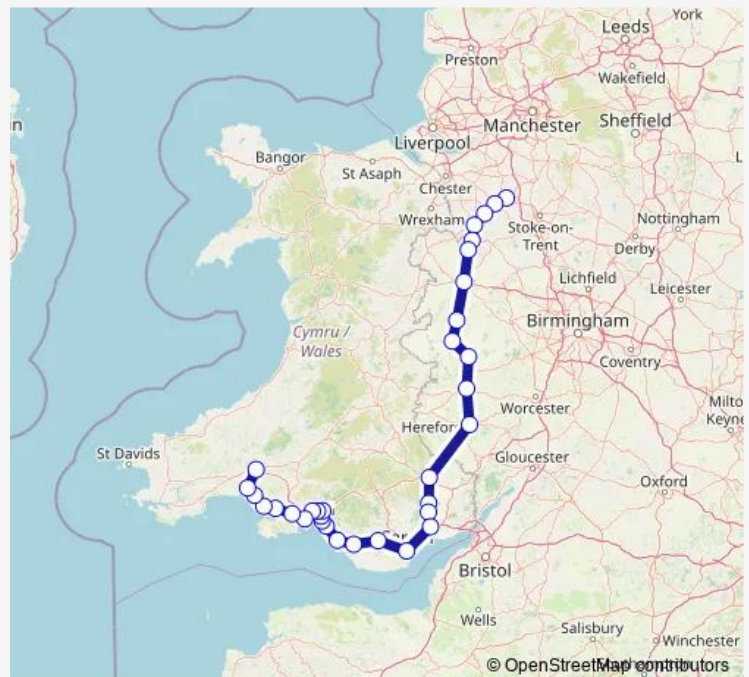

### Direction

Crewe — Carmarthen

33 stops

[Open route schedule](#)

- Crewe
- Nantwich
- Wrenbury
- Whitchurch (Shrops)
- Prees
- Wem
- Shrewsbury
- Church Stretton
- Craven Arms
- Ludlow
- Leominster
- Hereford
- Abergavenny
- Pontypool & New Inn
- Cwmbran
- Newport (S Wales)
- Cardiff Central
- Pontyclun
- Bridgend
- Pyle
- Port Talbot Parkway

### Route schedule

Crewe — Carmarthen

Monday	05:58
Tuesday	05:58
Wednesday	05:58
Thursday	05:58
Friday	05:58
Saturday	05:55
Sunday	—

### Route info

Direction: Crewe

Stops: 33

Trip Duration: 4 hour 56 min

Aw:Cre->Cmn — AW train service from CRE to Cmn

Baglan

Briton Ferry

Neath

Skewen

Llansamlet

Swansea

Gowerton

Llanelli

Pembrey & Burry Port

Kidwelly

Ferryside