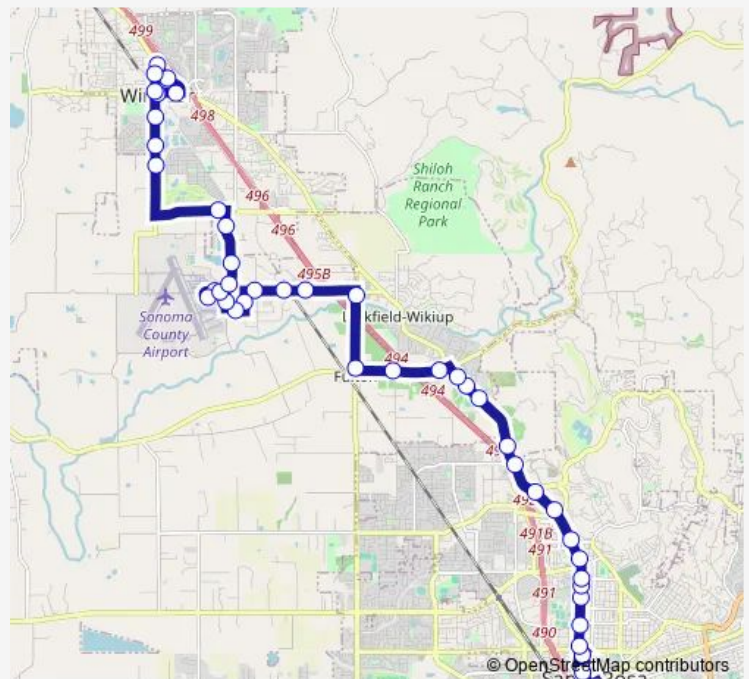

Mark West Springs Rd & Old Redwood Hwy

River Rd & West of Hwy 101

Fulton Rd & River Rd

Fulton Rd & Airport Blvd

**Route schedule**

Santa Rosa Transit Mall — Windsor Rd & Windsor Depot

Monday 07:00-18:20

Tuesday 07:00-18:20

Wednesday 07:00-18:20

Thursday 07:00-18:20

Friday 07:00-18:20

Saturday —

Sunday —

**Route info**

Direction: Santa Rosa Transit Mall

Stops: 43

Trip Duration: 0 hour 43 min

62 — Santa Rosa, County Airport

Airport Blvd & Aviation Blvd

Airport Blvd & Regional Parkway

Airport Blvd & Brickway Blvd

Westwind Blvd & Airport Blvd

Copperhill Parkway & N Laughlin Rd

N Laughlin Rd & Copperhill Parkway

Airport Blvd & Ordinance Rd

Sonoma Co Airport Terminal

Airport Blvd & N Laughlin Rd

Skylane Blvd & Airport Blvd

Skylane Blvd & Aviation Blvd

Skylane Blvd & Shiloh Rd

Shiloh Rd & Skylane Blvd