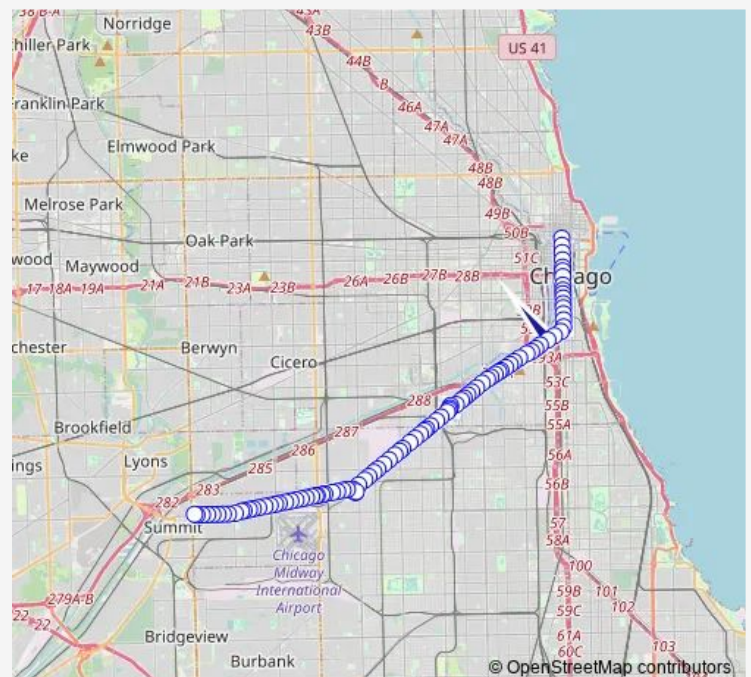

Bus 62 Archer

[Go to website](#)

Direction

Archer & Neva Terminal — Dearborn & Marina City

99 stops

[Open route schedule](#)

Archer & Neva Terminal

Archer & Nottingham

Archer & Long

Archer & Lockwood

Archer & Laramie

Route schedule

Archer & Neva Terminal — Dearborn & Marina City

Monday 00:20-23:50

Tuesday 00:20-23:50

Wednesday 00:20-23:50

Thursday 00:20-23:50

Friday 00:20-23:50

Saturday 00:20-23:50

Sunday 00:20-23:50

Route info

Direction: Archer & Neva Terminal

Stops: 99

Trip Duration: 1 hour 0 min