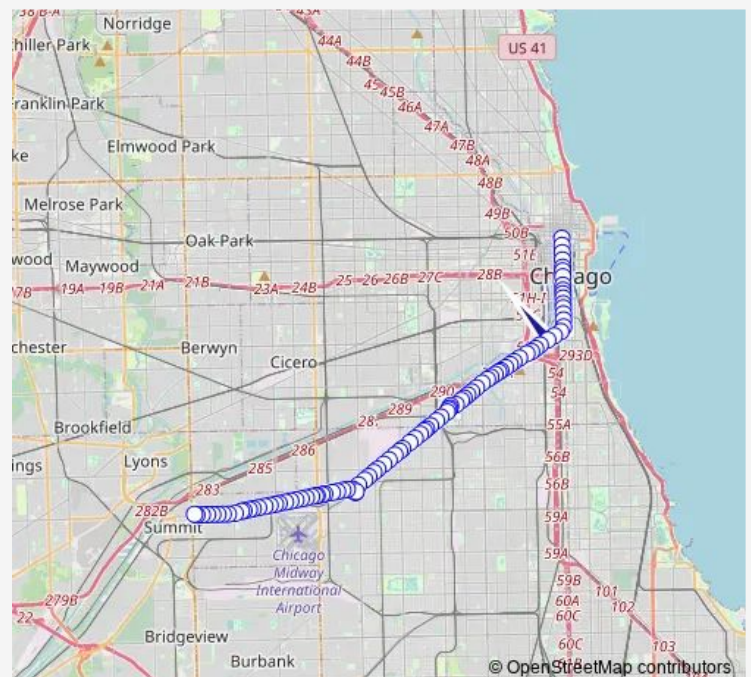

Bus 62 Archer

[Go to website](#)

Direction

Archer & Neva Terminal — Dearborn & Marina City

99 stops

[Open route schedule](#)

Archer & Neva Terminal

Archer & Nottingham

Archer & Long

Archer & Lockwood

Archer & Laramie

Route schedule

Archer & Neva Terminal — Dearborn & Marina City

Monday 00:20-23:50

Tuesday 00:20-23:50

Wednesday 00:20-23:50

Thursday 00:20-23:50

Friday 00:20-23:50

Saturday 00:20-23:50

Sunday 00:20-23:50

Route info

Direction: Archer & Neva Terminal

Stops: 99

Trip Duration: 0 hour 56 min