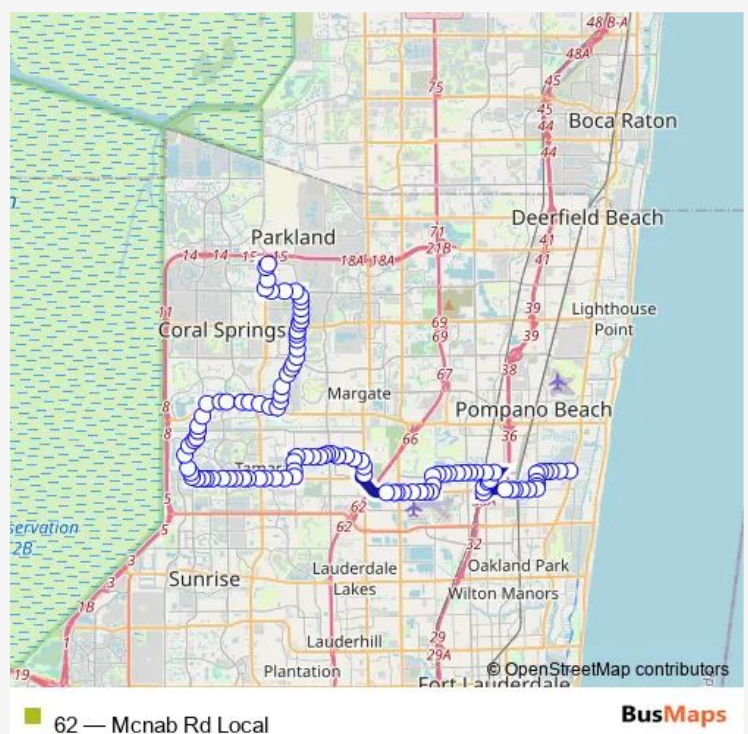

Riverside D/Riverwood L

Riverside D/Shadow Wood B

Riverside D/NW 7 S

Route schedule

Westview D/University D (Park Ridge Plaza) — Mcnab R/Us1

Monday 04:53-21:54

Tuesday 04:53-21:54

Wednesday 04:53-21:54

Thursday 04:53-21:54

Friday 04:53-21:54

Saturday 06:30-21:41

Sunday 07:10-21:26

Route info

Direction: Westview D/University D (Park Ridge Plaza)

Stops: 104

Trip Duration: 1 hour 39 min

Riverside D/Atlantic B

Atlantic B/Riverside D

Atlantic B/Coral SQ Mall - (Chase Bank)

Atlantic B/University D (E)

Atlantic B/University D (W)

Atlantic B/NW 100 A

Atlantic B/NW 104 W

Atlantic B/Coral Springs D

Atlantic B/Coral Ridge D

Coral Ridge D/Atlantic B

Coral Ridge D/Riverside D

Coral Ridge D/Riverside D

NOB Hill R/Southgate B

NOB Hill R/NW 81 S

NOB Hill R/NW 80 S - (NOB Hill C)

NOB Hill R/NW 80 S