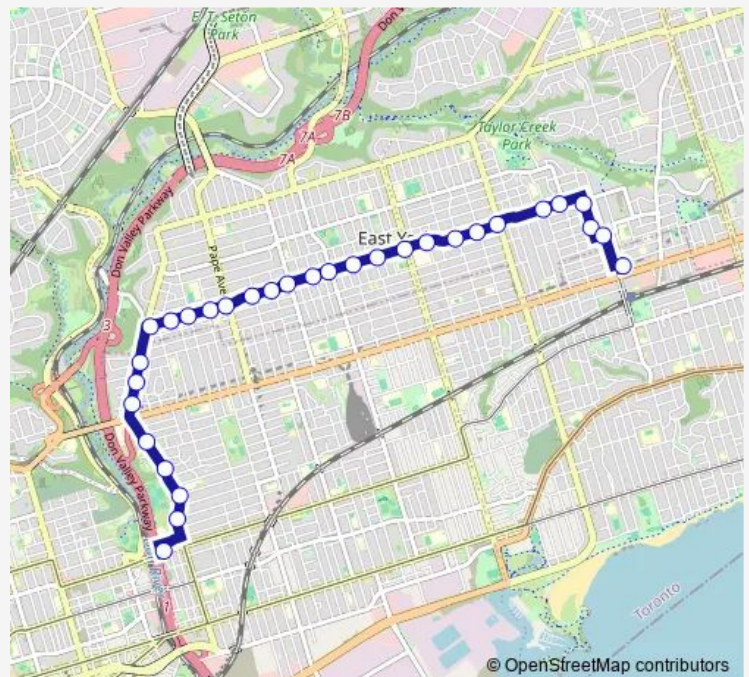

Bus 62 Mortimer

[Go to website](#)

Direction

Gerrard St East at St Matthews Rd — Main Street Station

31 stops

[Open route schedule](#)

- Gerrard St East at St Matthews Rd
- Broadview Ave at Langley Ave-Hennick Bridgepoint Hospital
- Broadview Ave at Withrow Ave
- Broadview Ave at Millbrook Cres
- Broadview Ave at Wolfrey Ave
- Broadview Ave at Erindale Ave
- 849 Broadview Ave
- Broadview Ave at Browning Ave
- Mortimer Ave at Broadview Ave East Side
- Mortimer Ave at Burley Ave East Side
- Mortimer Ave at Logan Ave
- Mortimer Ave at Carlaw Ave East Side
- Mortimer Ave at Pape Ave
- Mortimer Ave at Woodycrest Ave
- Mortimer Ave at Dewhurst Blvd
- Mortimer Ave at Donlands Ave
- Mortimer Ave at Inwood Ave
- Mortimer Ave at Greenwood Ave
- Mortimer Ave at Linsmore Cres
- Mortimer Ave at Roosevelt Rd
- Mortimer Ave at Coxwell Ave - Michael Garron Hospital

Route schedule

Gerrard St East at St Matthews Rd — Main Street Station

Monday	05:44-01:08 ⁺¹
Tuesday	05:44-01:08 ⁺¹
Wednesday	05:44-01:08 ⁺¹
Thursday	05:44-01:08 ⁺¹
Friday	05:44-01:08 ⁺¹
Saturday	05:45-01:08 ⁺¹
Sunday	07:28-01:08 ⁺¹

Route info

Direction: Gerrard St East at St Matthews Rd

Stops: 31

Trip Duration: 0 hour 23 min

62 — Mortimer

Mortimer Ave at Knight St

Mortimer Ave at Glebemount Ave

Mortimer Ave at Woodmount Ave

Route info

Direction: Main Street Station

Stops: 35

Trip Duration: 0 hour 23 min

Broadview Ave at Chester Hill Rd

876 Broadview Ave

Broadview Ave at Pretoria Ave

Broadview Ave at Danforth Ave