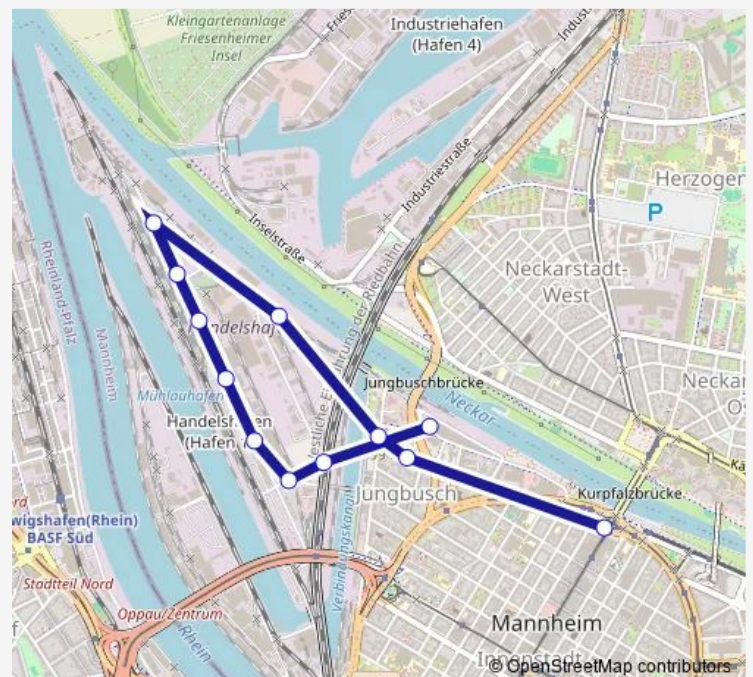

### Direction

Am Salzkai — Kurpfalzbrücke

12 stops

[Open route schedule](#)

Am Salzkai

Landzungenstraße

Verlängerte Jungbuschstraße

Landgüterhalle

Güteramt

Hauptgüterbahnhof

MA Neckarspitze

Neckarvorlandstraße

Verbindungskanal

Popakademie

Jungbuschschule

Kurpfalzbrücke

### Route schedule

Am Salzkai — Kurpfalzbrücke

Monday 05:20-13:50

Tuesday 05:20-13:50

Wednesday 05:20-13:50

Thursday 05:20-13:50

Friday 05:20-13:50

Saturday 09:20-13:20

### Route info

Direction: Am Salzkai

Stops: 12

Trip Duration: 0 hour 12 min

62 Bus time schedules and route maps are available in an offline PDF at [busmaps.com](https://busmaps.com). Use the [busmaps.com](https://busmaps.com) website to see live bus times, train schedule or subway schedule, and step-by-step directions for all public transit in Mannheim