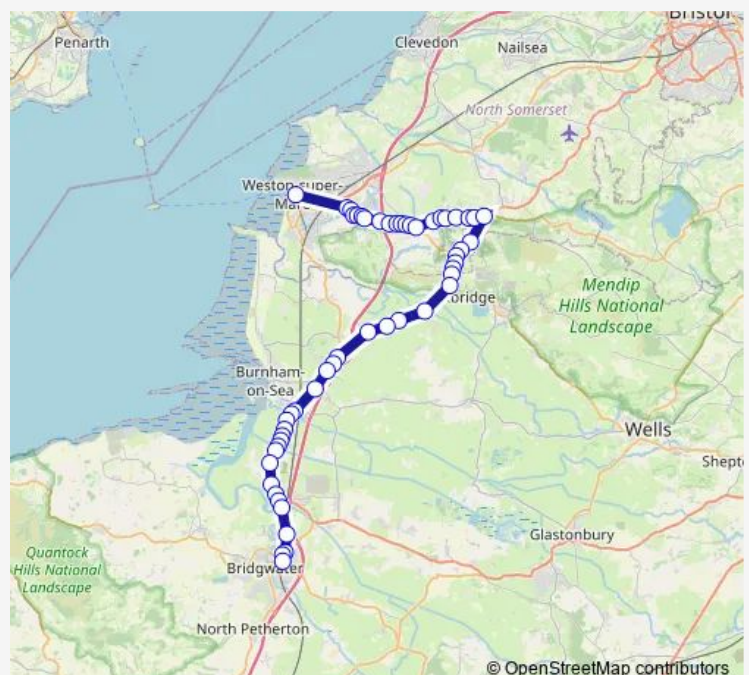

Ski Centre

Hilliers Lane

Nelson's Arms

Route schedule

Interchange — Bridgwater College

Monday 07:12

Tuesday 07:12

Wednesday 07:12

Thursday 07:12

Friday 07:12

Saturday —

Sunday —

Route info

Direction: Interchange

Stops: 53

Trip Duration: 1 hour 26 min

62 — Weston-super-Mare - Banwell - Rooksbridge - Bridgwater College

Bus Shelter

Hillyfields

Playing Fields

Fullers Lane

Bridgewater Road

Winscombe Hill

Shute Shelve Hill