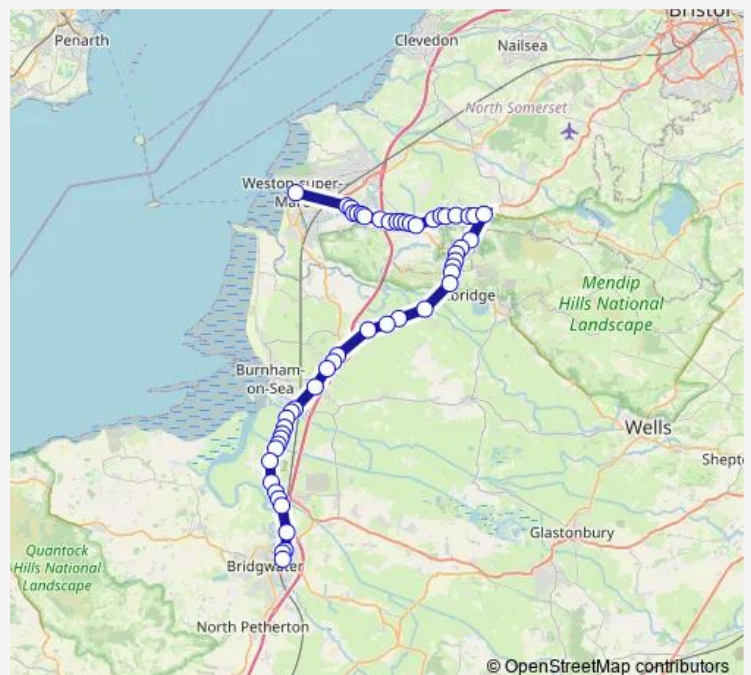

Ski Centre

Hilliers Lane

Nelson's Arms

Route schedule

Interchange — Bridgwater College

Monday 07:12

Tuesday 07:12

Wednesday 07:12

Thursday 07:12

Friday 07:12

Saturday —

Sunday —

Route info

Direction: Interchange

Stops: 53

Trip Duration: 1 hour 26 min

62 — Weston-super-Mare - Banwell - Rooksbridge - Bridgwater College

Bus Shelter

Hillyfields

Playing Fields

Fullers Lane

Bridgewater Road

Winscombe Hill

Shute Shelve Hill