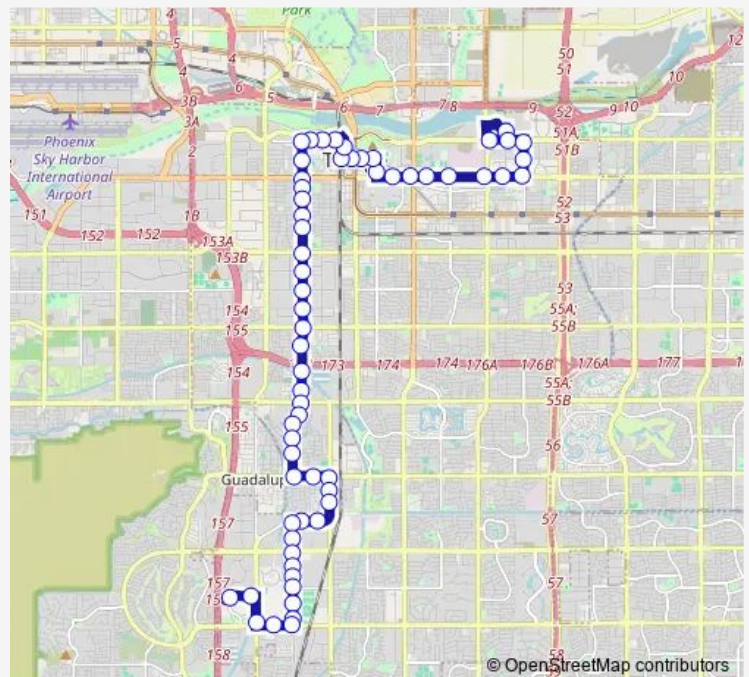

1st St & Farmer Av

1st St & Roosevelt St

1st St & McKemy St

Route schedule

Tempe Marketplace — Ruby Dr & IKEA

Monday 05:28-22:26

Tuesday 05:28-22:26

Wednesday 05:09-22:26

Thursday 05:28-22:26

Friday 05:28-22:26

Saturday 05:12-22:11

Sunday 05:09-22:08

Route info

Direction: Tempe Marketplace

Stops: 61

Trip Duration: 0 hour 54 min

■ 62 — Hardy Dr

Hardy Dr & 1st St

Hardy Dr & 5th St

Hardy Dr & University Dr

Hardy Dr & Elna Rae St

Hardy Dr & 11th St

Hardy Dr & 13th St

Hardy Dr & 16th St

Direction: Ruby Dr & IKEA

Stops: 60

Trip Duration: 0 hour 47 min

Hardy Dr & Minton Dr

Hardy Dr & Greenway Dr

Hardy Dr & Manhattan Dr

Hardy Dr & Southern Av

Hardy Dr & Fairmont Dr