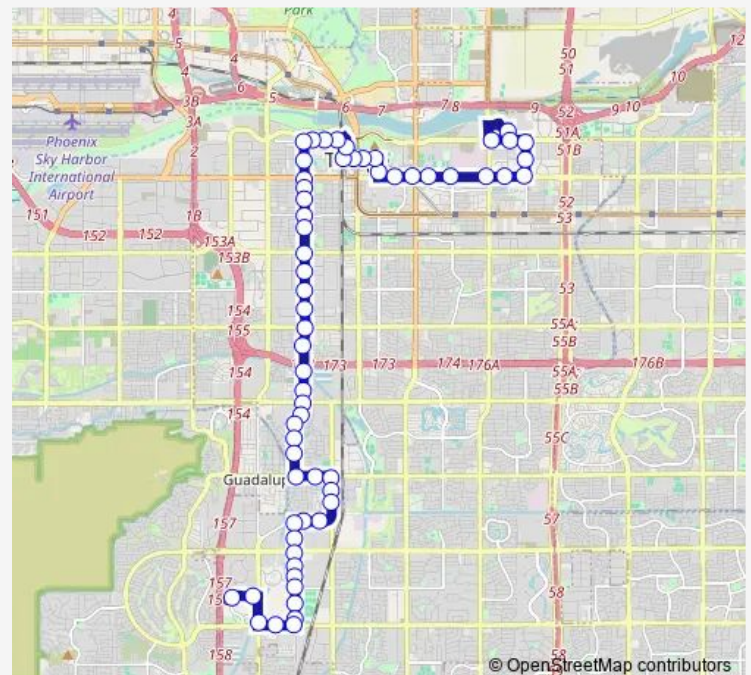

1st St & Farmer Av

1st St & Roosevelt St

1st St & Mckemy St

Route schedule

Tempe Marketplace — Ruby Dr & Ikea

Monday 05:28-22:26

Tuesday 05:28-22:26

Wednesday 05:28-22:26

Thursday 05:28-22:26

Friday 05:28-22:26

Saturday 05:12-22:11

Sunday 05:09-22:08

Route info

Direction: Tempe Marketplace

Stops: 61

Trip Duration: 0 hour 58 min

■ 62 — Hardy Dr

Hardy Dr & 1st St

Hardy Dr & 5th St

Hardy Dr & University Dr

Hardy Dr & Elna Rae St

Hardy Dr & 11th St

Hardy Dr & 13th St

Hardy Dr & 16th St

Direction: Ruby Dr & Ikea

Stops: 60

Trip Duration: 0 hour 52 min

Hardy Dr & Minton Dr

Hardy Dr & Greenway Dr

Hardy Dr & Manhattan Dr

Hardy Dr & Southern Av

Hardy Dr & Fairmont Dr