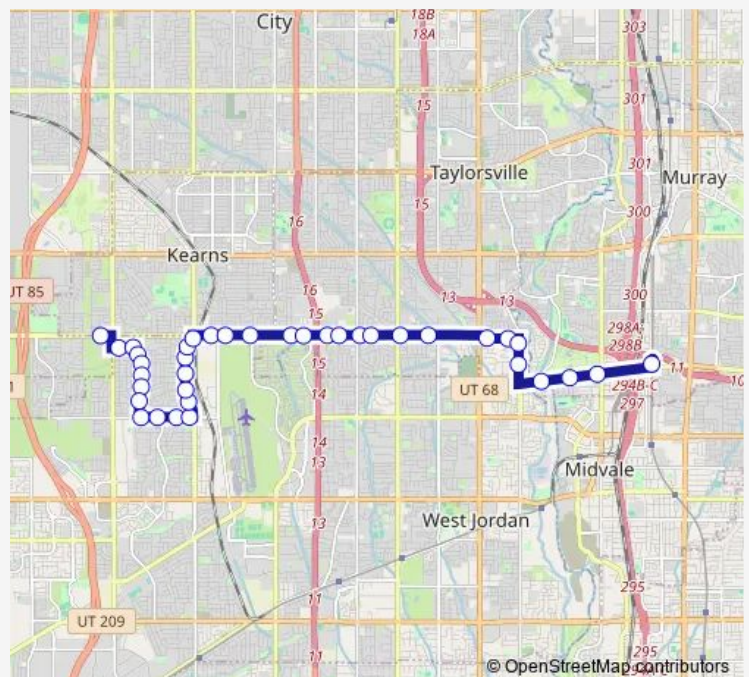

6200 S @ 4653 W

6200 S @ 4485 W

6200 S @ 4215 W

Route schedule

6200 S / 5700 W (Eb) — Fashion Place West Station (Bay D)

Monday 05:02-18:07

Tuesday 05:02-18:07

Wednesday 05:02-18:07

Thursday 05:02-18:07

Friday 05:02-18:07

Saturday 06:09-21:08

Sunday —

Route info

Direction: 6200 S / 5700 W (Eb)

Stops: 37

Trip Duration: 0 hour 28 min

62 — 6200 South

6200 S @ 3809 W

6200 S @ 3709 W

6200 S @ 3501 W

6200 S @ 3363 W

6200 S @ 3185 W

Bennion Blvd @ 2899 W

6200 S @ 2685 W

Stops: 40

Trip Duration: 0 hour 39 min

Cougar Ln @ 6872 S

7000 S @ 4846 W

7000 S @ 5138 W

7000 S @ 5292 W

Clernates Dr @ 6857 S

Clernates Dr @ 6671 S