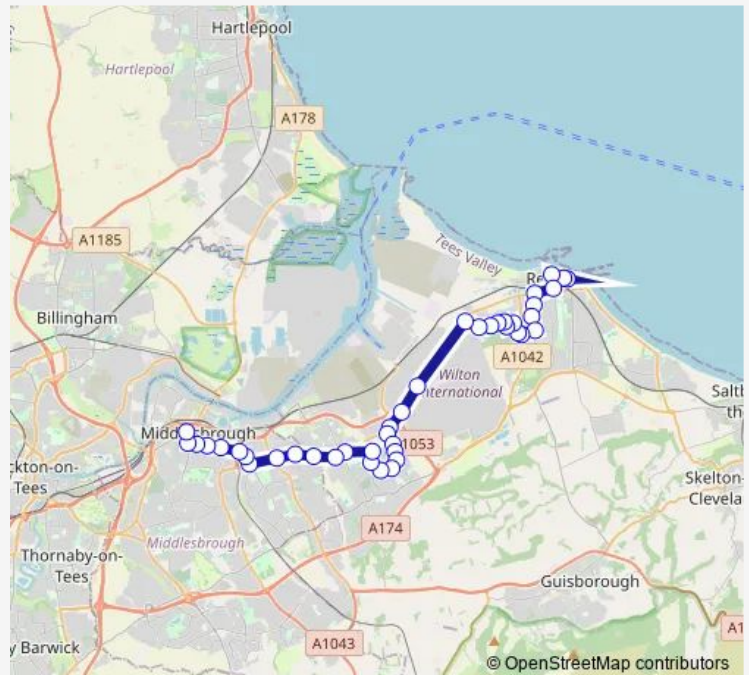

Rydal Avenue

Shaw Crescent

Kingsley Road

Route schedule

Bus Station Stand 3 — Town Clock

Monday 06:38-18:15

Tuesday 06:38-18:15

Wednesday 06:38-18:15

Thursday 06:38-18:15

Friday 06:38-18:15

Saturday 08:12-18:15

Sunday —

Route info

Direction: Bus Station Stand 3

Stops: 43

Trip Duration: 1 hour 0 min

■ 62 — Middlesbrough - Redcar

St George's Road

St David's Road

International West Gate

British Steel Lackenby Works

International East Gate

Broadway West

Wilton Avenue

Redcar & Cleveland College

Sandringham Road

Redcar Central Rail Station

Regent Walk Shopping Centre

The Plimsoll Line

Moore Street

Town Clock

Direction