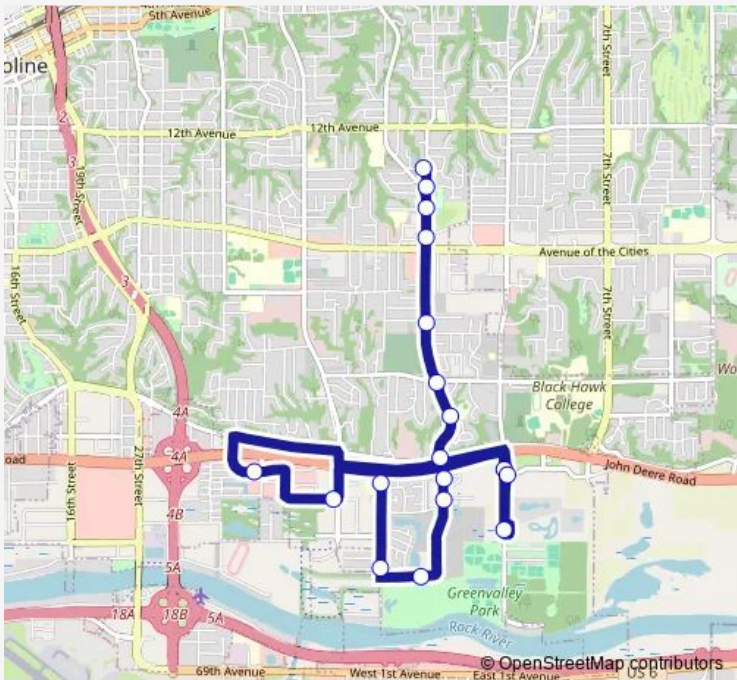

[Go to website](#)

Direction
 Butterworth School — 53 St & 18 Ave
 18 stops
[Open route schedule](#)

- Butterworth School
- 48 St & 51 Ave
- OCI 52 Ave
- 4601 53 St
- 53 St & 44 Ave
- Farm and Fleet
- Skip Along
- Farm and Fleet
- 38 St & 40 Ave
- 41 St & 46 Ave
- 53 St & 38 Ave
- Jane Addams School
- 53 St & 34 Ave
- 53 St & 28 Ave
- 53 St & 22 Ave
- 53 St & 21 Ave
- Ymca Shelter
- 53 St & 18 Ave

Route schedule
 Butterworth School — 53 St & 18 Ave

Monday	14:42
Tuesday	14:42
Wednesday	11:00-13:32
Thursday	11:00-14:42
Friday	14:42
Saturday	—
Sunday	—

Route info
 Direction: Butterworth School
 Stops: 18
 Trip Duration: 0 hour 30 min

62 Bus time schedules and route maps are available in an offline PDF at busmaps.com. Use the busmaps.com website to see live bus times, train schedule or subway schedule, and step-by-step directions for all public transit in Rock Island

The schedule is provided in the local timezone. Times with "(+1)" indicate departures on the next day.

PDF file created on 2025-01-31

2024 BusMaps.com - All Rights Reserved